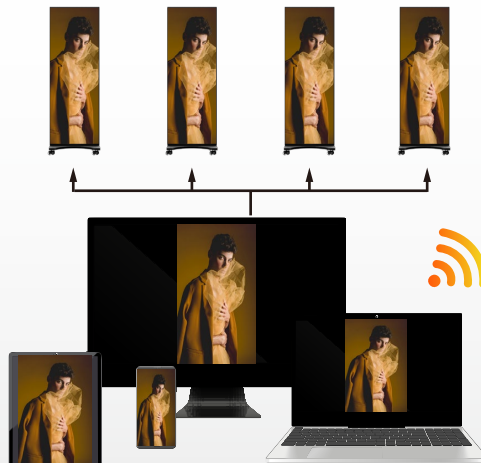

 **DCI-P3**  **10%**  **1,000,000:1**
Colour gamut Energy Saving Contrast Ratio

SMD (Surface Mount Device) panels offer the option of either PC panel protection or module gluing process protection, effectively protect the screen from the indoor environment.

Lightweight, slim and streamlined design.

The design is streamlined to ensure a high-quality display with a lighter weight, slimmer cabinet and thinner bezels.

35kg **31mm** **5mm**
Light Weight Slim Cabinets Thin Bezel

Cloud connection, wireless control.

Users can use a variety of terminal devices such as PCs, mobile phones and tablet to uniformly control multiple V-Sight advertising kiosks through a wireless network for programme delivery, screen control and other operations.

SPECIFICATIONS

Model	KU70COBVT-12SCP	KU70COBVT-15SCP	KU70COBVT-18SCP	KU70LEDVT-18SCP	KU70LEDVT-25SCP
Panel Technology	COB	COB	COB	SMD	SMD
Pixel Pitch(mm)	P1.25	P1.5625	P1.875	P1.875	P2.5
Resolution	480*1350	384*1080	320*900	320*900	240*675
Actual Screen Dimensions (W x Hmm)	600 x 1687.5				
Overall Dimensions (W x H x Dmm)	610 x 1800 x 32(460)				
Weight(kg)	35	35	35	35	35
Brightness(nits)	600	600	550	800	800
Viewing Angle(H./V.)	170°/170°	170°/170°	170°/170°	160°/160°	160°/160°
Colour Temperature(K)	2500~10000(adjustable)				
Gray Scale(bit)	14				
Refresh Rate(Hz)	3840				
Working Voltage	AC: 100V~240V, 50~60Hz				
Power Consumption Max(W)	380	380	350	510	510
Power Consumption Avg(W)	130	130	120	170	170
Operating Temp(°C)	-10 ~ +50				
Humidity Range(%RH)	10 ~ 80				
Display Mode	Synchronous/ Asynchronous				