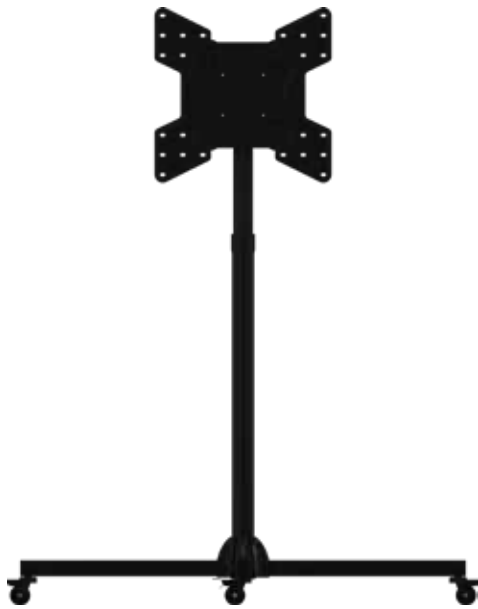

S46P Collapsible Floor Stand

For Monitors Up To 32"-55"

Best In Class Floor Stand Mounting Solution

- VESA compatible up to 400x400mm
- Optional universal adapter U756 fits up to 723x501mm hole pattern for 37" to 55" screens
- Quickly collapses for easy breakdown and reassembly
- Through-column cable routing for an uncluttered look
- Optional casters for smooth mobility
- Pre-sorted hardware pack for easy installation

THROUGH-COLUMN CABLE ROUTING

Clean Uncluttered Look

The S46P was designed with through-column multi-cable routing to give a professional uncluttered look.

EASY BREAK DOWN

Quickly Collapses

With Crimson's collapsible design, the S46P is easy to break down and reassemble.

S46P Collapsible Floor Stand

Universal design for 32" - 55" displays

Attribute	Value
TV size range	32" - 55"
Weight capacity	100 lbs (45kg)
Max mounting pattern	400x400mm; optional universal 723 x 501mm
Orientation	landscape or portrait
TV height	4' - 5.4'
Construction	high-grade cold rolled steel
Product weight	box 1 28lb (12.7kg) box 2 11lb (5kg)
Product finish	scratch resistant epoxy powder coat
Color	black
Model number	S46P
Warranty	10 years

Quick collapsing stand with fully adjustable screen height positioning from 37.2" to 62.8". Fits all VESA hole patterns through 400x400mm in either landscape or portrait screen orientation. Ideal for ultra-flat LED TV monitors as well as Plasma and LCD's weighing up to 100 lb. Utilize as a stand or add the optional casters for smooth mobility. Unobstructed internal cord routing with 1" x 2" outlet opening fits standard VGA connectors.