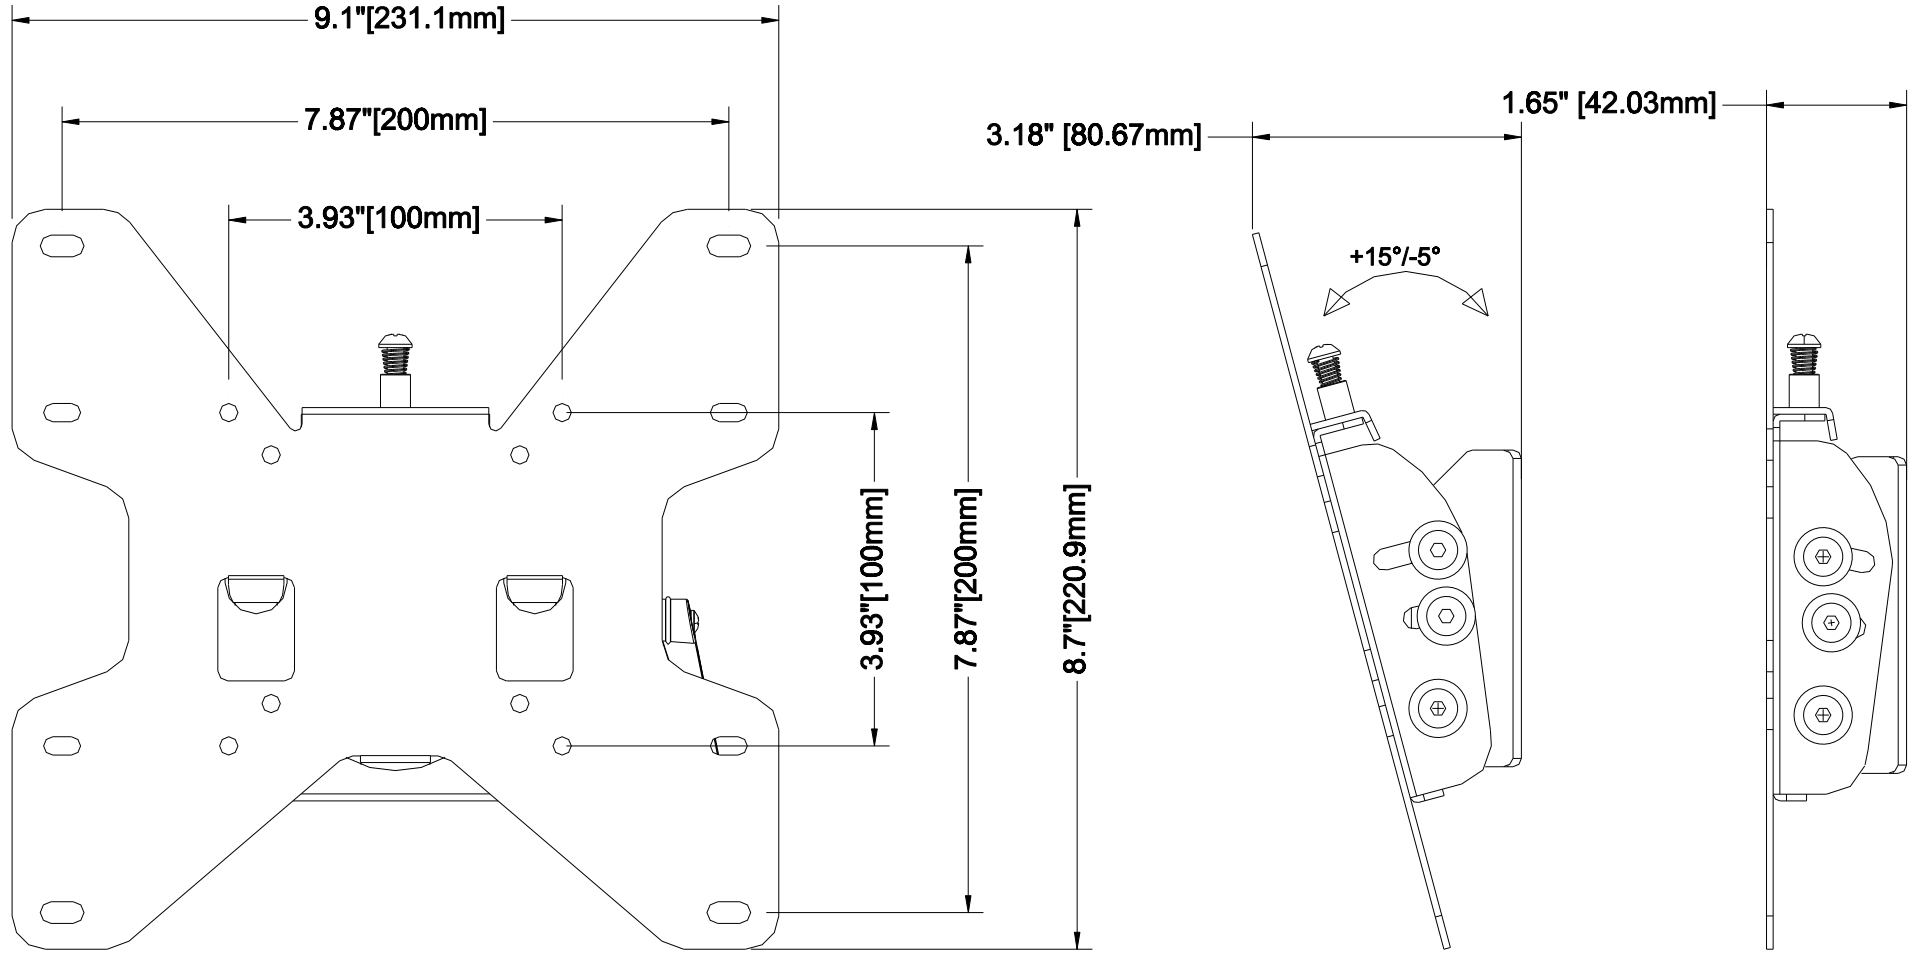

Maximum load rating: 80 lbs

THE INFORMATION CONTAINED IN THIS DRAWING IS THE SOLE PROPERTY OF CRIMSON AV LLC. ANY REPRODUCTION IN PART OR AS A WHOLE WITHOUT THE WRITTEN PERMISSION OF CRIMSON AV LLC IS PROHIBITED

CRIMSON AV LLC.

PRODUCT ORDER NUMBER: T37
PHONE: 1-866-668-6888

Scale=1:1

Crimson AV LLC. www.crimsonav.com	
TITLE:	T37
SIZE B	DWG.NO. T37