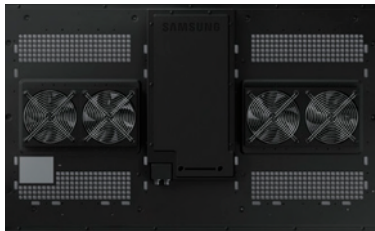

CONNECTIVITY

1. USB
2. HDBT
3. HDMI1
4. HDMI2
5. Audio Out
6. UART In
7. Main Power In
8. BLU Power In
9. Power
10. Main Power Out
11. BLU Power Out

Back of Unit