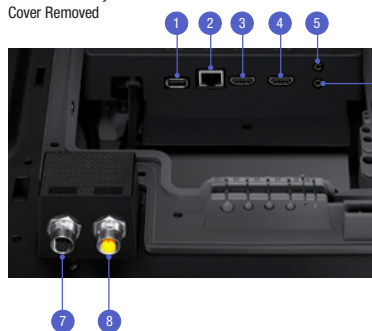

CONNECTIVITY

1. USB
2. HDBT
3. HDMI1
4. HDMI2
5. Audio Out
6. UART In
7. Main Power In
8. BLU Power In
9. Power
10. Main Power Out
11. BLU Power Out

Back of Unit

Rear Connectivity Cover Removed

Power Box

*External power box included in purchase, but not embedded in product.