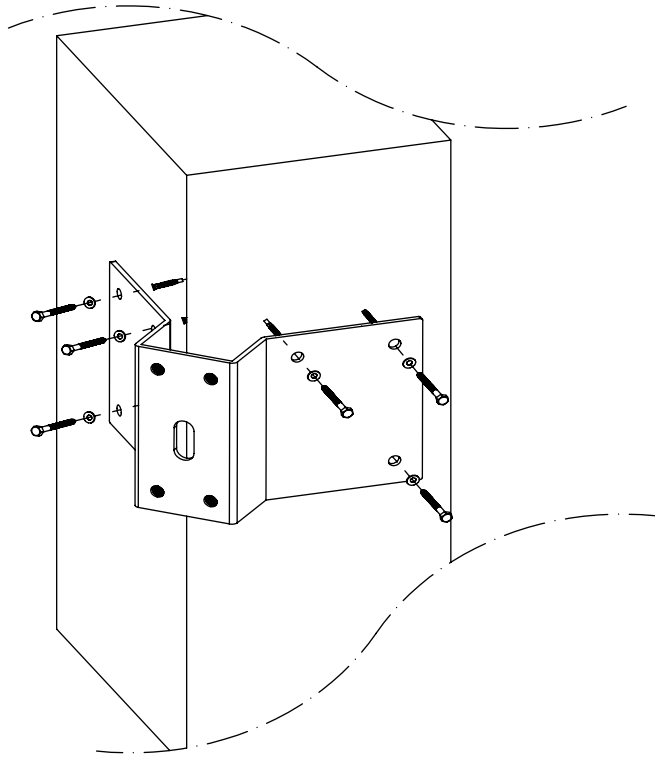

INSTALLATION INSTRUCTIONS