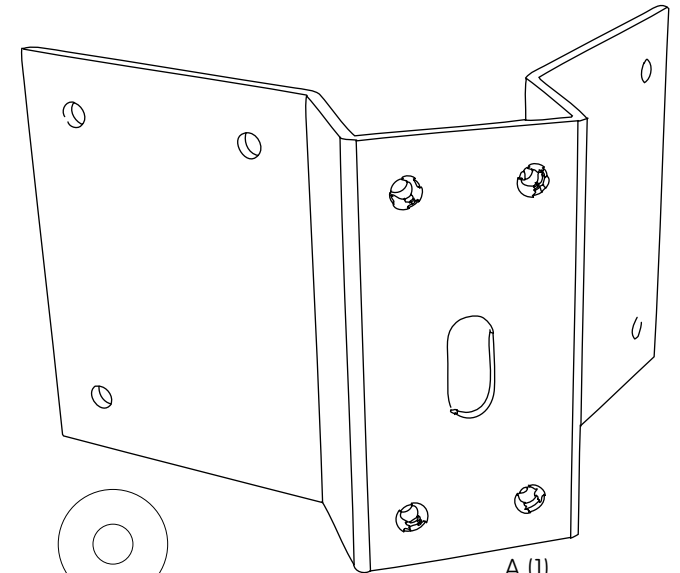

D (4)
Stainless Steel
Bolts

A (1)
Aluminum
Corner
Bracket

WARRANTY

Congratulations on the purchase of this Crimson product! The product you now have in your possession is made of durable materials and is based on a design, every detail of which has been meticulously thought-out. That is why Crimson AV LLC products are covered by a 10-year warranty against defects in materials or manufacturing.

Crimson AV LLC disclaims any liability for modifications, improper installations, or installations over the specified weight range. To the maximum extent permitted by law, Crimson AV LLC disclaims any other warranties, expressed or implied, including warranties of fitness for a particular purpose and warranties of merchantability. Crimson AV LLC will not be liable for any damages arising out of the use of, or inability to use, Crimson AV LLC products. Crimson AV LLC bears no responsibility for incidental or consequential damages. This includes, but is not limited to, any labor charges for the repair of Crimson AV LLC products performed by anyone other than Crimson AV LLC.

Specifications are subject to change without prior notice.