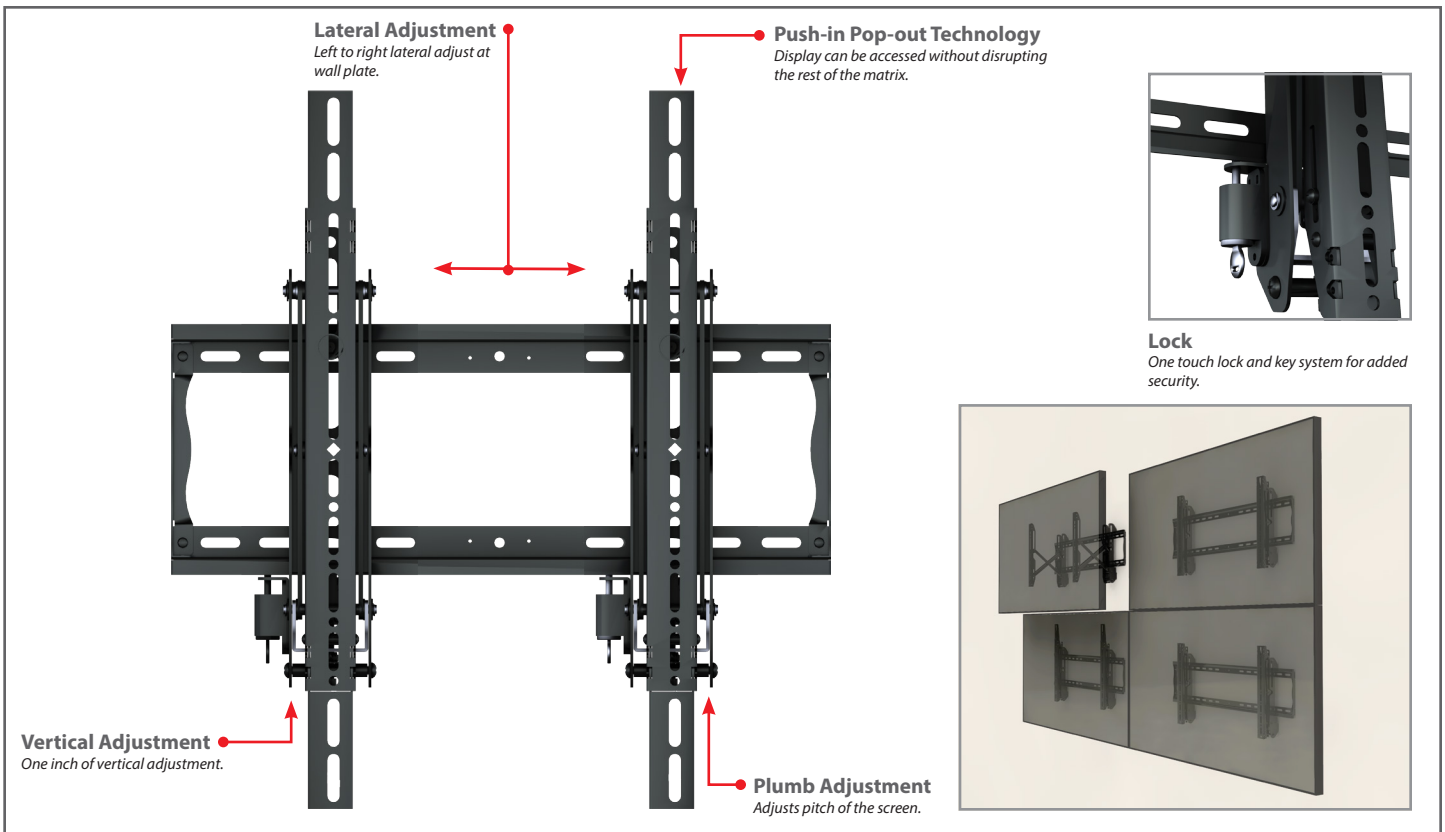

Professional Solutions - Unrivaled Value

Crimson's best value in class Video Wall Mount System features lateral, vertical, horizontal, and plumb adjustments that enable quick installation, easy operation and simple maintenance. Our proprietary Push in - Pop out™ Technology allows a single display to be accessed without any disruption to the rest of the matrix, and the entire grid can be laid out by a single installer.

37"-60" / 94cm-152.4cm

200 LB / 91 KG

- **Universal Design/VESA Compatible**
Fits any hole pattern up to 400x600mm.
- **Extendable**
Extends up to 10.69" for easy access and wiring.
- **Screen Size Variety**
Fits most 37" to 60" flat panel screens weighing up to 200lb (91kg).
- **Adjustment**
Features lateral, vertical, horizontal and plumb adjustments that enables easy operation and simple maintenance.
- **Easy Installation**
Multiple adjustment points make installation fast and easy.
- **Cable Management**
Integrated cable management for a clean look.
- **Included Hardware**
Pre-sorted hardware pack for easy component selection and installation (hardware for installation to wood studs or concrete surfaces included).

Functional Specifications

Depth from wall: 3.39" (86mm)

Extension: 10.69" (271mm)

Mounting Surfaces: Wood stud, concrete & cinder block (with included hardware). Metal Stud (requires accessories).

Max Mounting Pattern:

400mm (31.5") width
600mm (15.7") height

Load Capacity: 200 LB / 91 KG

Warranty: Limited 10 Years

Push-in Pop-out Video Wall Mount

For 37" to 60" (94-152.4cm) LCD, LED and Plasma Displays

VWP4600G2 (BLACK)
Portrait Orientation