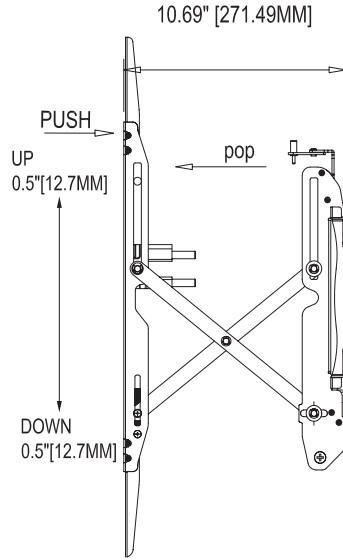

37"-60" / 94cm-152.4cm

200 LB / 91 KG

- **Universal Design/VESA Compatible**
Fits any hole pattern up to 400x600mm.
- **Extendable**
Extends up to 10.69" for easy access and wiring.
- **Screen Size Variety**
Fits most 37" to 60" flat panel screens weighing up to 200lb (91kg).
- **Adjustment**
Features lateral, vertical, horizontal and plumb adjustments that enables easy operation and simple maintenance.
- **Easy Installation**
Multiple adjustment points make installation fast and easy.
- **Cable Management**
Integrated cable management for a clean look.
- **Included Hardware**
Pre-sorted hardware pack for easy component selection and installation (hardware for installation to wood studs or concrete surfaces included).

Functional Specifications

Depth from wall: 3.39" (86mm)

Extension: 10.69" (271mm)

Mounting Surfaces: Wood stud, concrete & cinder block (with included hardware). Metal Stud (requires accessories).

Max Mounting Pattern:

400mm (31.5") width
600mm (15.7") height

Load Capacity: 200 LB / 91 KG

Warranty: Limited 10 Years

Push-in Pop-out Video Wall Mount

For 37" to 60" (94-152.4cm) LCD, LED and Plasma Displays

VWP4600G2 (BLACK)
Portrait Orientation

Product Specifications

Package Specifications

PRODUCT WEIGHT	LOAD CAPACITY	COLORS	FINISH	PACKAGE SIZE (WxHxD)	SHIP WEIGHT	UPC CODE	PACKAGE CONTENTS
15lb (6.8kg)	200lb (91kg)	Black	Scratch resistant powder coating	21" x 13" x 5"	16.8lb (7.6kg)	(Black) 0815885014642	Mount, wall and screen mounting hardware, product manual.