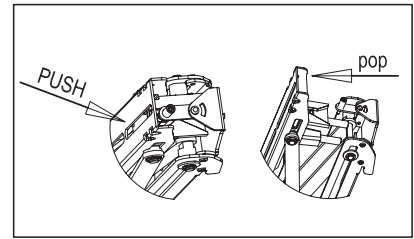

37"-60" / 94cm-152.4cm

200 LB / 91 KG

- **Universal Design/VESA Compatible**
Fits any hole pattern up to 400x600mm.
- **Extendable**
Extends up to 10.69" for easy access and wiring.
- **Screen Size Variety**
Fits most 37" to 60" flat panel screens weighing up to 200lb (91kg).
- **Adjustment**
Features lateral, vertical, horizontal and plumb adjustments that enables easy operation and simple maintenance.
- **Easy Installation**
Multiple adjustment points make installation fast and easy.
- **Cable Management**
Integrated cable management for a clean look.
- **Included Hardware**
Pre-sorted hardware pack for easy component selection and installation (hardware for installation to wood studs or concrete surfaces included).

Functional Specifications

Depth from wall: 3.39" (86mm)

Extension: 10.69" (271mm)

Mounting Surfaces: Wood stud, concrete & cinder block (with included hardware). Metal Stud (requires accessories).

Max Mounting Pattern:

400mm (31.5") width
600mm (15.7") height

Load Capacity: 200 LB / 91 KG

Warranty: Limited 10 Years

Push-in Pop-out Video Wall Mount

For 37" to 60" (94-152.4cm) LCD, LED and Plasma Displays

VWP4600G2 (BLACK)
Portrait Orientation

Product Specifications

Package Specifications

PRODUCT WEIGHT	LOAD CAPACITY	COLORS	FINISH	PACKAGE SIZE (WxHxD)	SHIP WEIGHT	UPC CODE	PACKAGE CONTENTS
15lb (6.8kg)	200lb (91kg)	Black	Scratch resistant powder coating	21" x 13" x 5"	16.8lb (7.6kg)	(Black) 0815885014642	Mount, wall and screen mounting hardware, product manual.