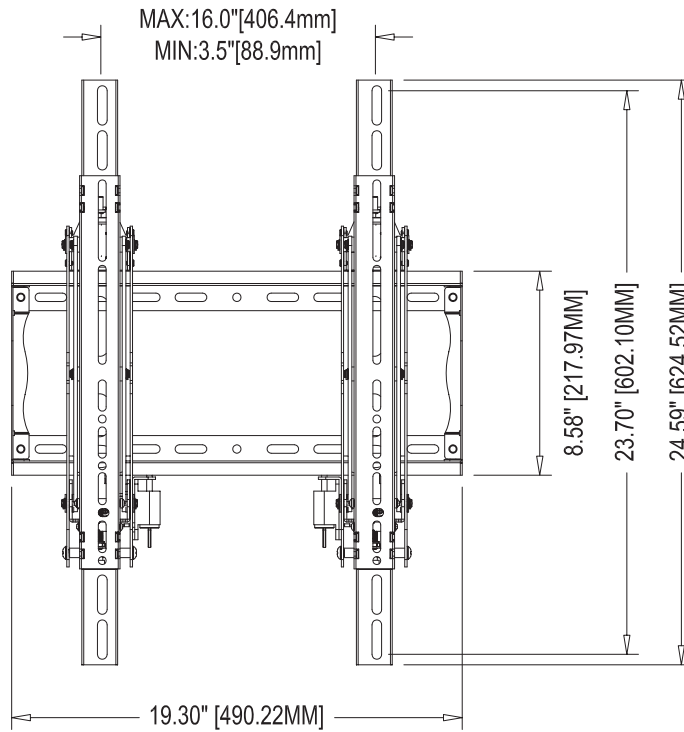

37"-60" / 94cm-152.4cm

200 LB / 91 KG

- **Universal Design/VESA Compatible**
Fits any hole pattern up to 400x600mm.
- **Extendable**
Extends up to 10.69" for easy access and wiring.
- **Screen Size Variety**
Fits most 37" to 60" flat panel screens weighing up to 200lb (91kg).
- **Adjustment**
Features lateral, vertical, horizontal and plumb adjustments that enables easy operation and simple maintenance.
- **Easy Installation**
Multiple adjustment points make installation fast and easy.
- **Cable Management**
Integrated cable management for a clean look.
- **Included Hardware**
Pre-sorted hardware pack for easy component selection and installation (hardware for installation to wood studs or concrete surfaces included).

Functional Specifications

Depth from wall: 3.39" (86mm)

Extension: 10.69" (271mm)

Mounting Surfaces: Wood stud, concrete & cinder block (with included hardware). Metal Stud (requires accessories).

Max Mounting Pattern:

400mm (31.5") width
600mm (15.7") height

Load Capacity: 200 LB / 91 KG

Warranty: Limited 10 Years

Push-in Pop-out Video Wall Mount

For 37" to 60" (94-152.4cm) LCD, LED and Plasma Displays

VWP4600G2 (BLACK)
Portrait Orientation

Product Specifications

Package Specifications

PRODUCT WEIGHT	LOAD CAPACITY	COLORS	FINISH	PACKAGE SIZE (WxHxD)	SHIP WEIGHT	UPC CODE	PACKAGE CONTENTS
15lb (6.8kg)	200lb (91kg)	Black	Scratch resistant powder coating	21" x 13" x 5"	16.8lb (7.6kg)	(Black) 0815885014642	Mount, wall and screen mounting hardware, product manual.