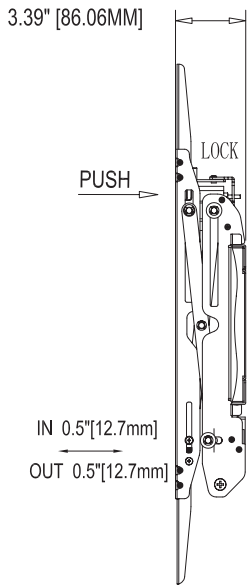

37"-60" / 94cm-152.4cm

200 LB / 91 KG

- **Universal Design/VESA Compatible**
Fits any hole pattern up to 400x600mm.
- **Extendable**
Extends up to 10.69" for easy access and wiring.
- **Screen Size Variety**
Fits most 37" to 60" flat panel screens weighing up to 200lb (91kg).
- **Adjustment**
Features lateral, vertical, horizontal and plumb adjustments that enables easy operation and simple maintenance.
- **Easy Installation**
Multiple adjustment points make installation fast and easy.
- **Cable Management**
Integrated cable management for a clean look.
- **Included Hardware**
Pre-sorted hardware pack for easy component selection and installation (hardware for installation to wood studs or concrete surfaces included).

Functional Specifications

Depth from wall: 3.39" (86mm)

Extension: 10.69" (271mm)

Mounting Surfaces: Wood stud, concrete & cinder block (with included hardware). Metal Stud (requires accessories).

Max Mounting Pattern:

400mm (31.5") width
600mm (15.7") height

Load Capacity: 200 LB / 91 KG

Warranty: Limited 10 Years

Push-in Pop-out Video Wall Mount

For 37" to 60" (94-152.4cm) LCD, LED and Plasma Displays

VWP4600G2 (BLACK)
Portrait Orientation

Product Specifications

Package Specifications

PRODUCT WEIGHT	LOAD CAPACITY	COLORS	FINISH	PACKAGE SIZE (WxHxD)	SHIP WEIGHT	UPC CODE	PACKAGE CONTENTS
15lb (6.8kg)	200lb (91kg)	Black	Scratch resistant powder coating	21" x 13" x 5"	16.8lb (7.6kg)	(Black) 0815885014642	Mount, wall and screen mounting hardware, product manual.