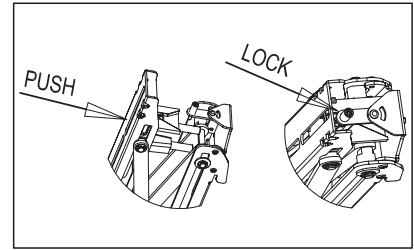

37"-60" / 94cm-152.4cm

200 LB / 91 KG

- **Universal Design/VESA Compatible**
Fits any hole pattern up to 400x600mm.
- **Extendable**
Extends up to 10.69" for easy access and wiring.
- **Screen Size Variety**
Fits most 37" to 60" flat panel screens weighing up to 200lb (91kg).
- **Adjustment**
Features lateral, vertical, horizontal and plumb adjustments that enables easy operation and simple maintenance.
- **Easy Installation**
Multiple adjustment points make installation fast and easy.
- **Cable Management**
Integrated cable management for a clean look.
- **Included Hardware**
Pre-sorted hardware pack for easy component selection and installation (hardware for installation to wood studs or concrete surfaces included).

Functional Specifications

Depth from wall: 3.39" (86mm)

Extension: 10.69" (271mm)

Mounting Surfaces: Wood stud, concrete & cinder block (with included hardware). Metal Stud (requires accessories).

Max Mounting Pattern:

400mm (31.5") width
600mm (15.7") height

Load Capacity: 200 LB / 91 KG

Warranty: Limited 10 Years

Push-in Pop-out Video Wall Mount

For 37" to 60" (94-152.4cm) LCD, LED and Plasma Displays

VWP4600G2 (BLACK)
Portrait Orientation

Product Specifications

Package Specifications

PRODUCT WEIGHT	LOAD CAPACITY	COLORS	FINISH	PACKAGE SIZE (WxHxD)	SHIP WEIGHT	UPC CODE	PACKAGE CONTENTS
15lb (6.8kg)	200lb (91kg)	Black	Scratch resistant powder coating	21" x 13" x 5"	16.8lb (7.6kg)	(Black) 0815885014642	Mount, wall and screen mounting hardware, product manual.