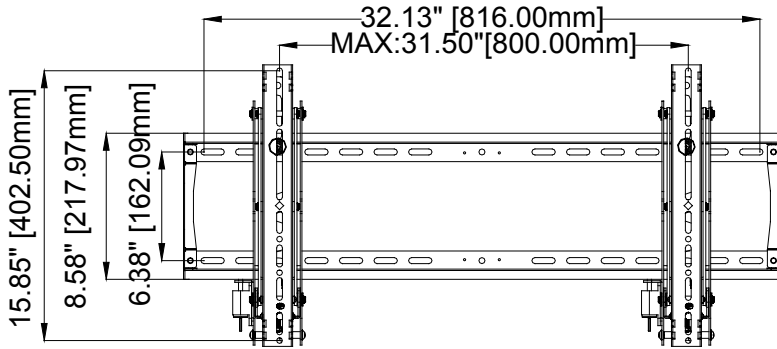

Video Wall Mount

For 37" to 60" (94-152.4cm) LCD, LED and Plasma Displays

VW4600 (BLACK)
Landscape Orientation

Product Specifications

PRODUCT WEIGHT	LOAD CAPACITY	COLORS	FINISH
16.5lb (7.5kg)	200lb (91kg)	Black	Scratch resistant powder coating

Package Specifications

PACKAGE SIZE (WxHxD)	SHIP WEIGHT	UPC CODE	PACKAGE CONTENTS
36" x 12" x 5"	17.4lb (8kg)	(Black) 0815885013553	Mount, wall and screen mounting hardware, product manual.

Mounting Interface

Max Mounting Pattern
800mm (W) x 400mm (H)

W	100mm	200mm	200mm	300mm	300mm	400mm	400mm	600mm	800mm
	X	X	X	X	X	X	X	X	X
H	100mm	100mm	200mm	200mm	300mm	300mm	400mm	400mm	400mm

Visit crimsonav.com to see the complete lineup of TV, Monitor, Display, and Projector mounts. © 2013 Crimson AV LLC. All rights reserved.