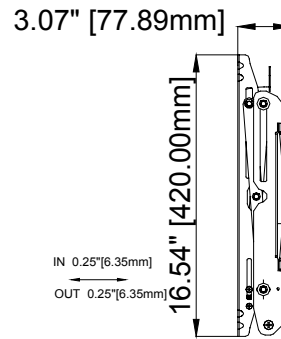

 37"-60" / 94cm-152.4cm

 200 LB / 91 KG

Functional Specifications

Depth from wall: 3.07" (78mm)

Extension: 10.69" (271mm)

Mounting Surfaces: Wood stud, concrete & cinder block (with included hardware). Metal Stud (requires accessories).

Max Mounting Pattern:

800mm (31.5") width
400mm (15.7") height

Load Capacity: 200 LB / 91 KG

Warranty: Limited 10 Years

■ **Universal Design/VESA Compatible**

Fits any hole pattern up to 800x400mm.

■ **Extendable**

Video Wall Mount

For 37" to 60" (94-152.4cm) LCD, LED and Plasma Displays

VW4600 (BLACK)
Landscape Orientation

Product Specifications

PRODUCT WEIGHT	LOAD CAPACITY	COLORS	FINISH
16.5lb (7.5kg)	200lb (91kg)	Black	Scratch resistant powder coating

Package Specifications

PACKAGE SIZE (WxHxD)	SHIP WEIGHT	UPC CODE	PACKAGE CONTENTS
36" x 12" x 5"	17.4lb (8kg)	(Black) 0815885013553	Mount, wall and screen mounting hardware, product manual.

Mounting Interface