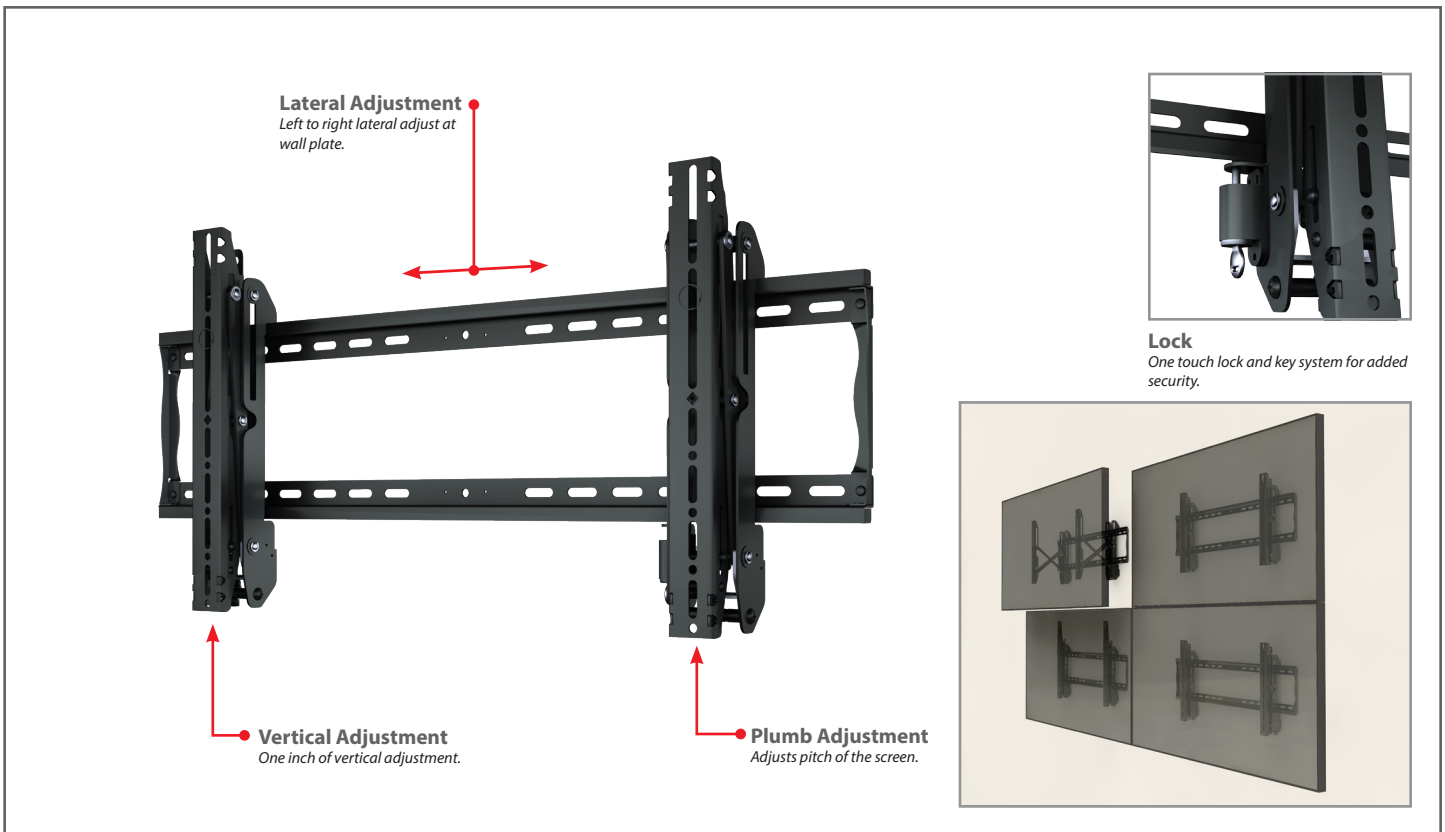

 37"-60" / 94cm-152.4cm

 200 LB / 91 KG

Functional Specifications

Depth from wall: 3.07" (78mm)

Extension: 10.69" (271mm)

Mounting Surfaces: Wood stud, concrete & cinder block (with included hardware). Metal Stud (requires accessories).

Extends up to 10.69" for easy access and wiring.

■ **Screen Size Variety**

Fits most 37" to 60" flat panel screens weighing up to 200lb (91kg).

■ **Adjustment**

Features lateral, vertical, horizontal and plumb adjustments that enables easy operation and simple maintenance.

■ **Easy Installation**

Multiple adjustment points make installation fast and easy.

■ **Cable Management**

Integrated cable management for a clean look.

■ **Included Hardware**

Pre-sorted hardware pack for easy component selection and installation (hardware for installation to wood studs or concrete surfaces included).

Video Wall Mount

For 37" to 60" (94-152.4cm) LCD, LED and Plasma Displays

VW4600 (BLACK)
Landscape Orientation

Product Specifications

PRODUCT WEIGHT	LOAD CAPACITY	COLORS	FINISH
16.5lb (7.5kg)	200lb (91kg)	Black	Scratch resistant powder coating