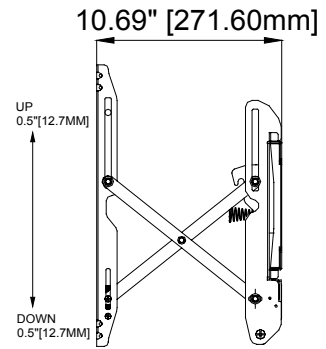

Max Mounting Pattern:

800mm (31.5") width
400mm (15.7") height

Load Capacity: 200 LB / 91 KG

Warranty: Limited 10 Years

■ **Universal Design/VESA Compatible**

Fits any hole pattern up to 800x400mm.

■ **Extendable**

Extends up to 10.69" for easy access and wiring.

■ **Screen Size Variety**

Fits most 37" to 60" flat panel screens weighing up to 200lb (91kg).

■ **Adjustment**

Features lateral, vertical, horizontal and plumb adjustments that enables easy operation and simple maintenance.

Video Wall Mount

For 37" to 60" (94-152.4cm) LCD, LED and Plasma Displays

VW4600 (BLACK)
Landscape Orientation

Product Specifications

PRODUCT WEIGHT	LOAD CAPACITY	COLORS	FINISH
16.5lb (7.5kg)	200lb (91kg)	Black	Scratch resistant powder coating

Package Specifications

PACKAGE SIZE (WxHxD)	SHIP WEIGHT	UPC CODE	PACKAGE CONTENTS
36" x 12" x 5"	17.4lb (8kg)	(Black) 0815885013553	Mount, wall and screen mounting hardware, product manual.

Mounting Interface