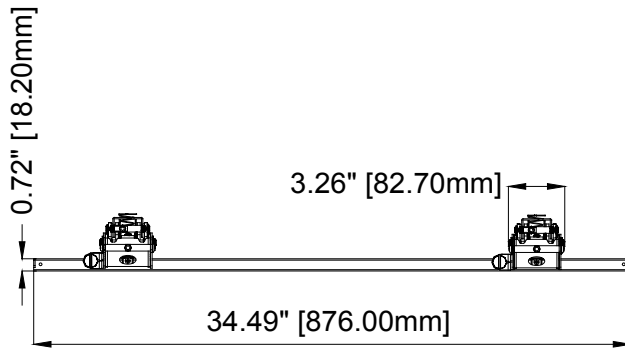

 37"-60" / 94cm-152.4cm

 200 LB / 91 KG

Functional Specifications

Depth from wall: 3.07" (78mm)

Extension: 10.69" (271mm)

Mounting Surfaces: Wood stud, concrete & cinder block (with included hardware). Metal Stud (requires accessories).

Max Mounting Pattern:

800mm (31.5") width
400mm (15.7") height

Load Capacity: 200 LB / 91 KG

Warranty: Limited 10 Years

■ **Universal Design/VESA Compatible**

Fits any hole pattern up to 800x400mm.

■ **Extendable**

Video Wall Mount

For 37" to 60" (94-152.4cm) LCD, LED and Plasma Displays

VW4600 (BLACK)
Landscape Orientation

Product Specifications

PRODUCT WEIGHT	LOAD CAPACITY	COLORS	FINISH
16.5lb (7.5kg)	200lb (91kg)	Black	Scratch resistant powder coating

Package Specifications

PACKAGE SIZE (WxHxD)	SHIP WEIGHT	UPC CODE	PACKAGE CONTENTS
36" x 12" x 5"	17.4lb (8kg)	(Black) 0815885013553	Mount, wall and screen mounting hardware, product manual.

Mounting Interface