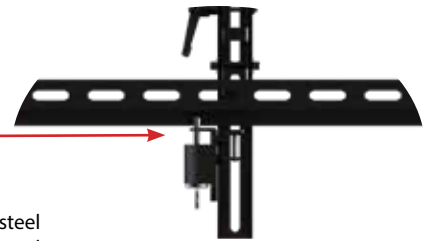

DUAL KEYED LOCKS

Locking Brackets for High Security

Both hanger brackets come equipped with steel keyed locks to prevent theft and unwanted tampering

ADJUSTABLE TILT

Up to +15°/-5° Tilt

With more than 15° of forward tilt, can be positioned to a variety of angles

SLIM DESIGN

Less than 2.5" From Wall

Construction and design allows for displays to be held just 2.2" from the wall when mounted