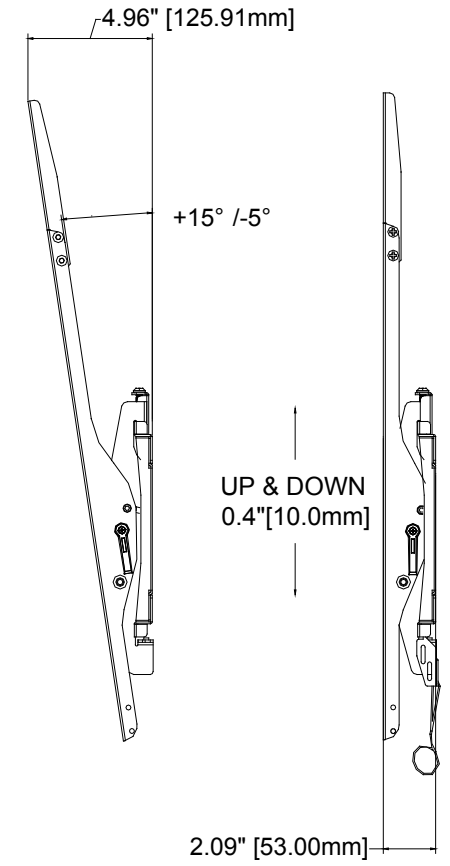

Maximum load rating: 300 lbs

THE INFORMATION CONTAINED IN THIS DRAWING IS THE SOLE PROPERTY OF CRIMSON AV LLC. ANY REPRODUCTION IN PART OR AS A WHOLE WITHOUT THE WRITTEN PERMISSION OF CRIMSON AV LLC IS PROHIBITED

CRIMSON AV LLC.

PRODUCT ORDER NUMBER: **T80A**
PHONE: 1-866-668-6888

Scale=1:1

Crimson AV LLC. www.crimsonav.com	
TITLE: T80A	
SIZE B	DWG.N.O. T80A