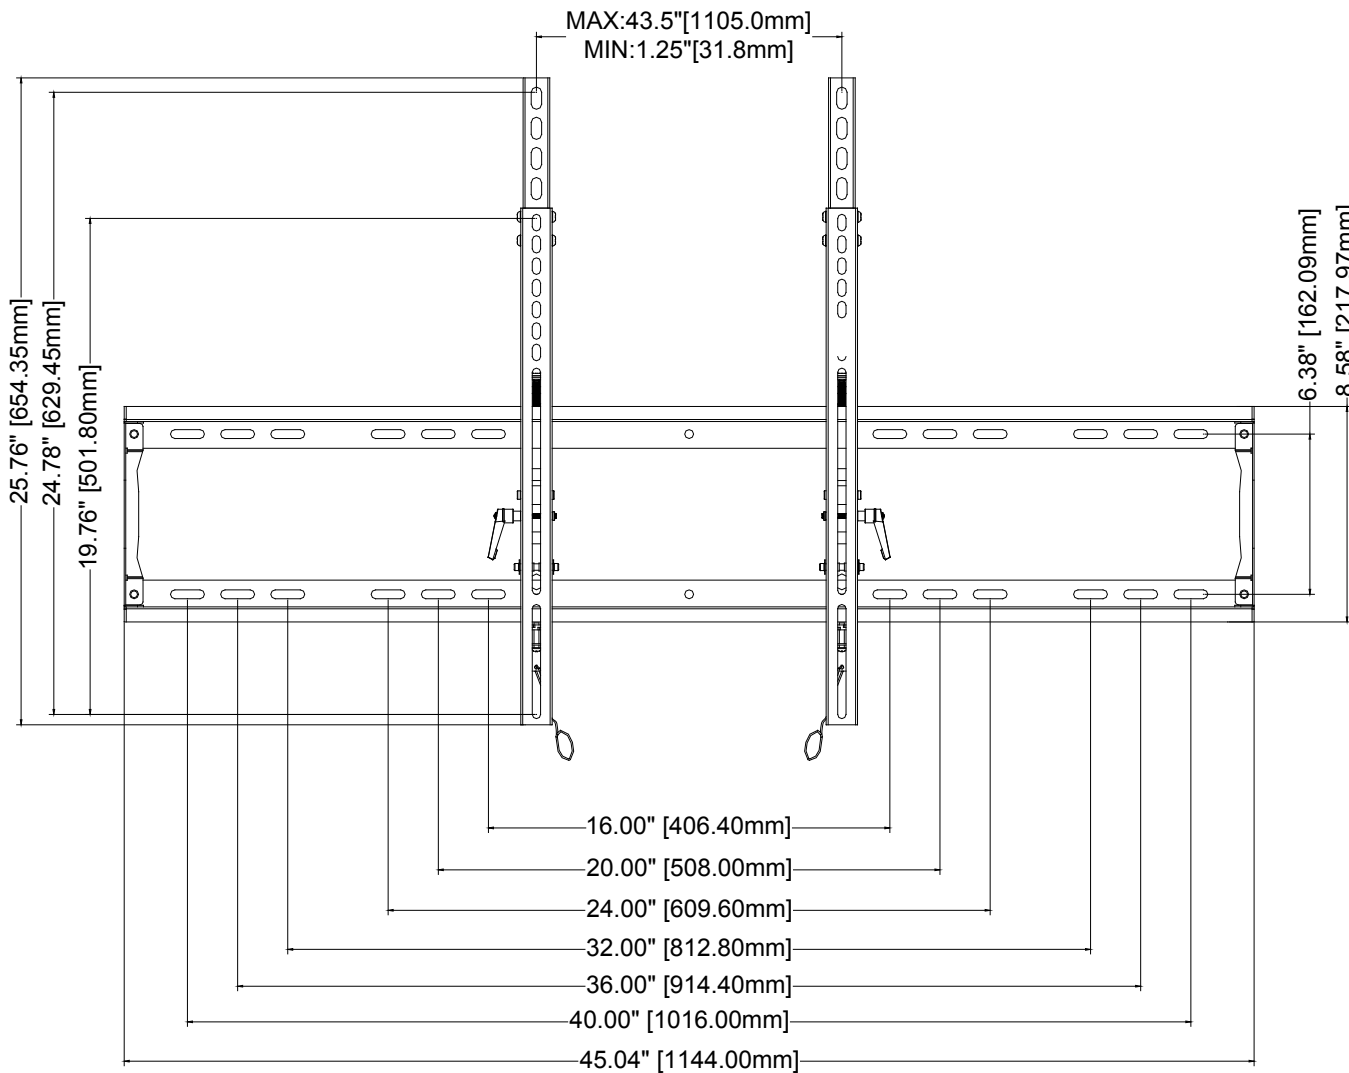

Maximum load rating: 300 lbs

THE INFORMATION CONTAINED IN THIS DRAWING IS THE SOLE PROPERTY OF CRIMSON AV LLC. ANY REPRODUCTION IN PART OR AS A WHOLE WITHOUT THE WRITTEN PERMISSION OF CRIMSON AV LLC IS PROHIBITED

CRIMSON AV LLC.

PRODUCT ORDER NUMBER: **T80A**
PHONE: 1-866-668-6888

Scale=1:1

Crimson AV LLC. www.crimsonav.com	
TITLE: T80A	
SIZE B	DWG.N.O. T80A