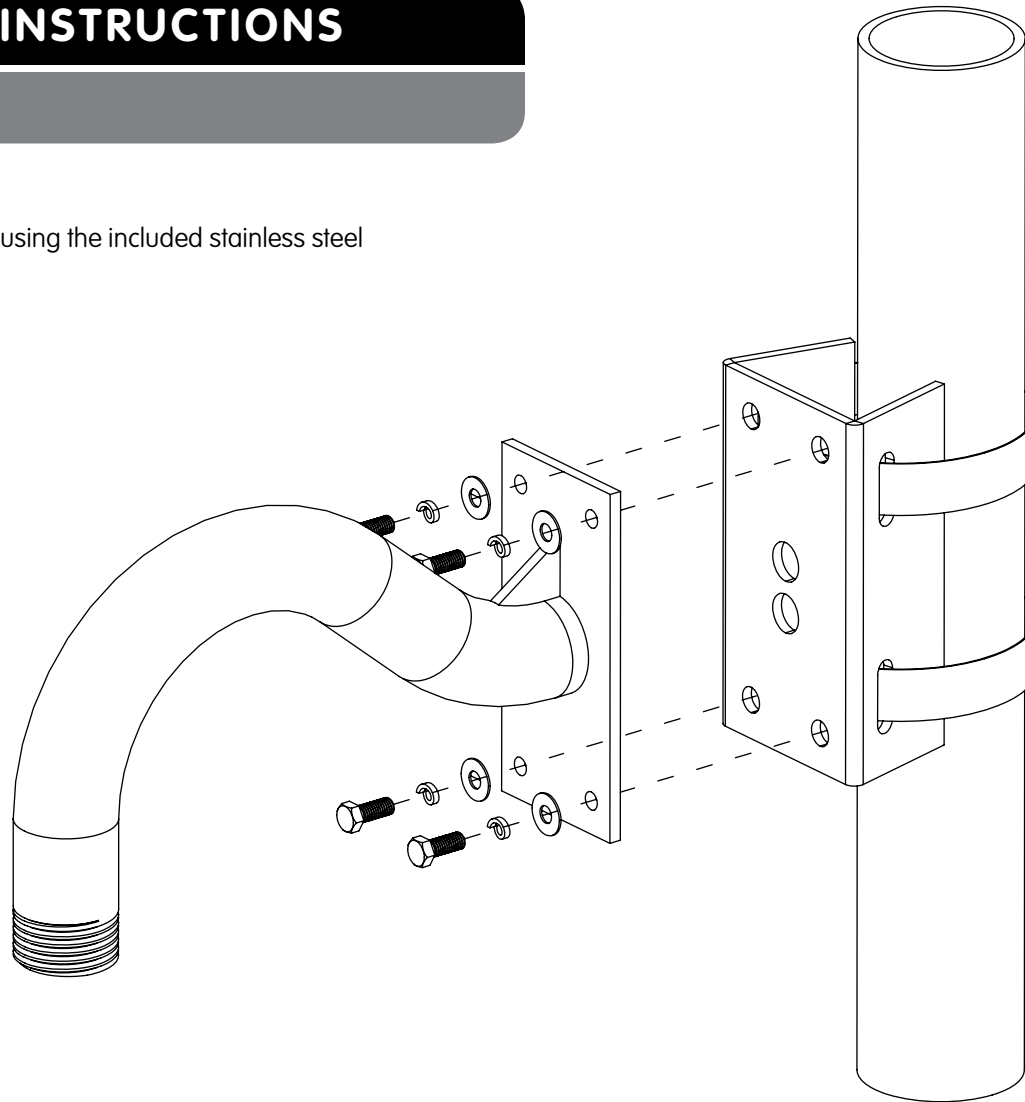

DO NOT EXCEED THE MAXIMUM WEIGHT CAPACITY FOR THIS PRODUCT

D (2)
Stainless
Steel Straps

B (4)
Stainless Steel
Bolts

C (4)
Lock Washers

D (4)
Stainless Steel
Bolts

A (1)
Aluminum
Corner
Bracket

WARRANTY

Congratulations on the purchase of this Crimson product! The product you now have in your possession is made of durable materials and is based on a design, every detail of which has been meticulously thought-out. That is why Crimson AV LLC products are covered by a 10-year warranty against defects in materials or manufacturing.

Specifications are subject to change without prior notice.

INSTALLATION INSTRUCTIONS

- 1 Attach RP12 to the pole, using the included stainless steel straps..

- 2 Attach RW12 using the included stainless steel bolts, then install camera per instructions included in those products.