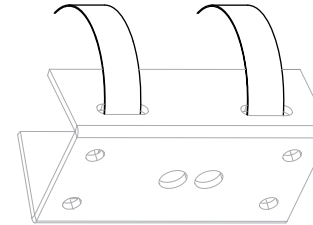

WEIGHT CAPACITY

EN Maximum Weight Capacity

75lb / 34kg

⚠ WARNING! ⚠

WARNING! SEVERE PERSONAL INJURY AND PROPERTY DAMAGE CAN RESULT FROM IMPROPER INSTALLATION OR ASSEMBLY. READ THE FOLLOWING WARNINGS BEFORE BEGINNING.

Do not use this product for any purpose not explicitly specified by Crimson AV. Improper installation may cause property damage or personal injury. If you do not understand these directions, or have doubts about the safety of the installation, contact Crimson AV Customer Service or call a qualified contractor. Crimson AV is not liable for damage or injury caused by incorrect mounting, assembly, or use.

DO NOT EXCEED THE MAXIMUM WEIGHT CAPACITY FOR THIS PRODUCT

D (2)
Stainless
Steel Straps

B (4)
Stainless Steel
Bolts

C (4)
Lock Washers

D (4)
Stainless Steel
Bolts

A (1)
Aluminum
Corner
Bracket

WARRANTY

Congratulations on the purchase of this Crimson product! The product you now have in your possession is made of durable materials and is based on a design, every detail of which has been meticulously thought-out. That is why Crimson AV LLC products are covered by a 10-year warranty against defects in materials or manufacturing.

Specifications are subject to change without prior notice.

INSTALLATION INSTRUCTIONS

- 1 Attach RP12 to the pole, using the included stainless steel straps..

- 2 Attach RW12 using the included stainless steel bolts, then install camera per instructions included in those products.