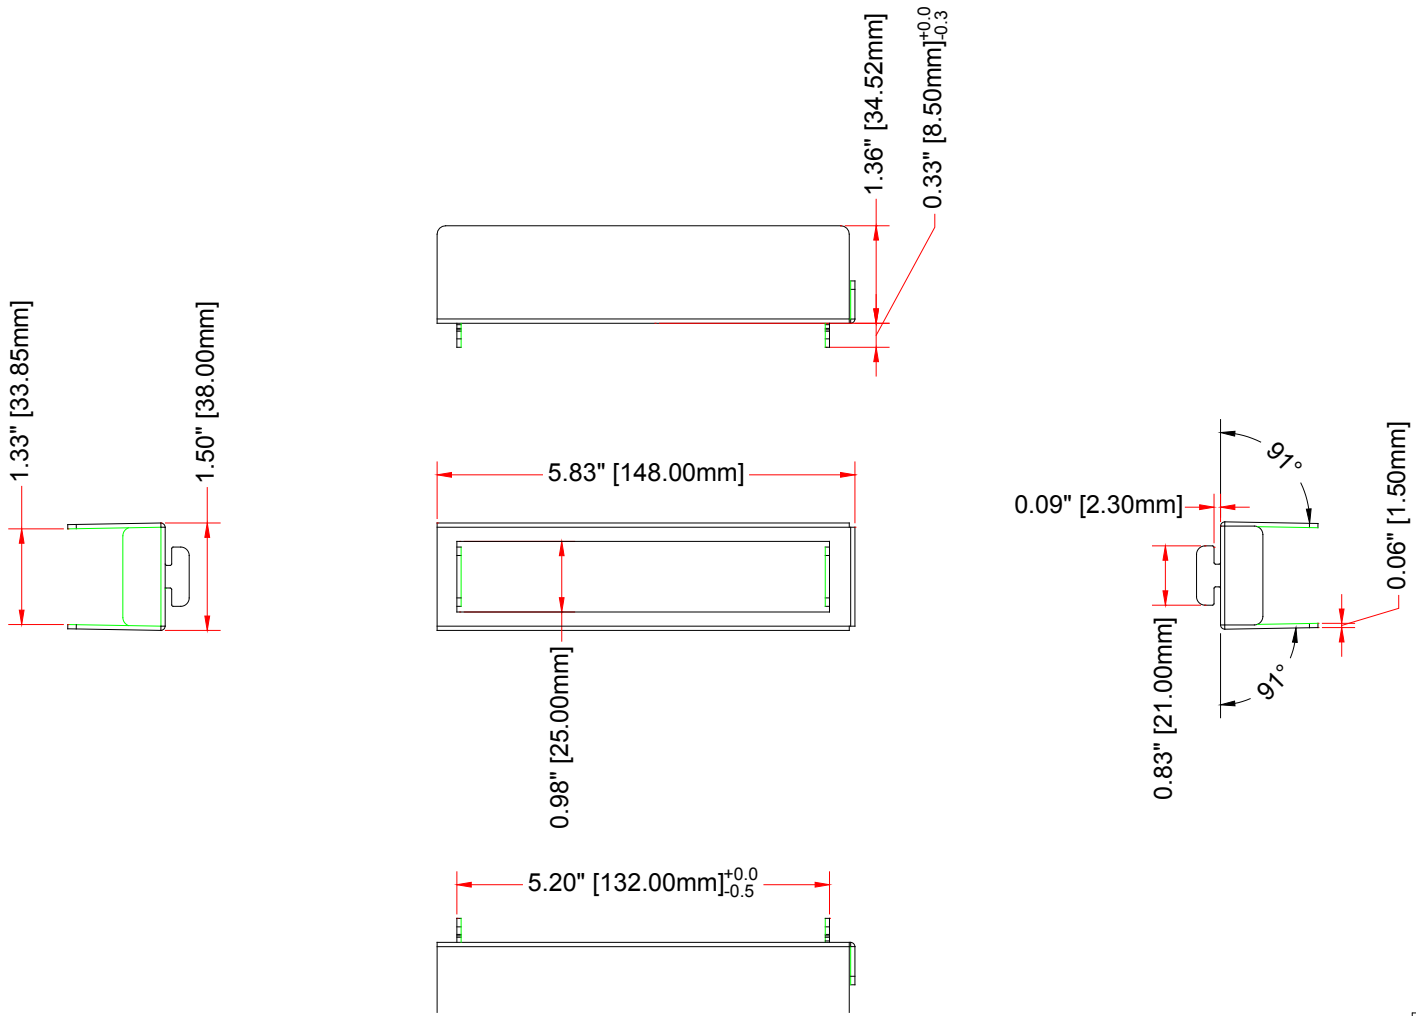

load rating: lbs

THE INFORMATION CONTAINED IN THIS DRAWING IS THE SOLE PROPERTY OF CRIMSON AV LLC. ANY REPRODUCTION IN PART OR AS A WHOLE WITHOUT THE WRITTEN PERMISSION OF CRIMSON AV LLC IS PROHIBITED

CRIMSON AV LLC.

PRODUCT ORDER NUMBER: RCDTV
PHONE: 1-866-668-6888

Scale=1:1

Crimson AV LLC.
www.crimsonav.com

TITLE:	RCDTV
SIZE	DWG.NO.
B	RCDTV