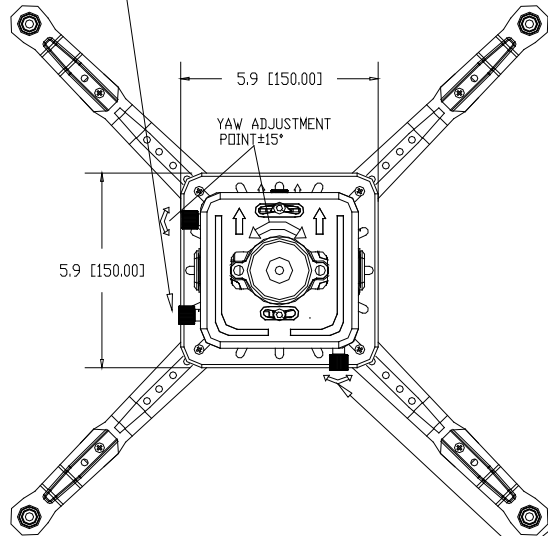

1 2 3 4 5 6 7 8

Maximum load rating: 70 lbs

D
C
B
A

ROLL ADJUSTMENT POINT ±8°

YAW ADJUSTMENT POINT ±15°

5.9 [150.00]

5.9 [150.00]

3.5 [90.13]

±15°

4.7 [120.00]

PITCH ADJUSTMENT POINT ±15°

15.0 [379.74]

Ø21.1 [Ø536.65]

15.0 [379.74]

THE INFORMATION CONTAINED IN THIS DRAWING IS THE SOLE PROPERTY OF CRIMSON AV LLC. ANY REPRODUCTION IN PART OR AS A WHOLE WITHOUT THE WRITTEN PERMISSION OF CRIMSON AV LLC IS PROHIBITED

CRIMSON AV LLC.

PRODUCT ORDER NUMBER: JR3XL
PHONE: 1-866-668-6888

Scale=1:1

Crimson AV LLC. www.crimsonav.com	
TITLE: JR3XL	
SIZE B	DWG.N.O. JR3XL

1 2 3 4 5 6 7 8