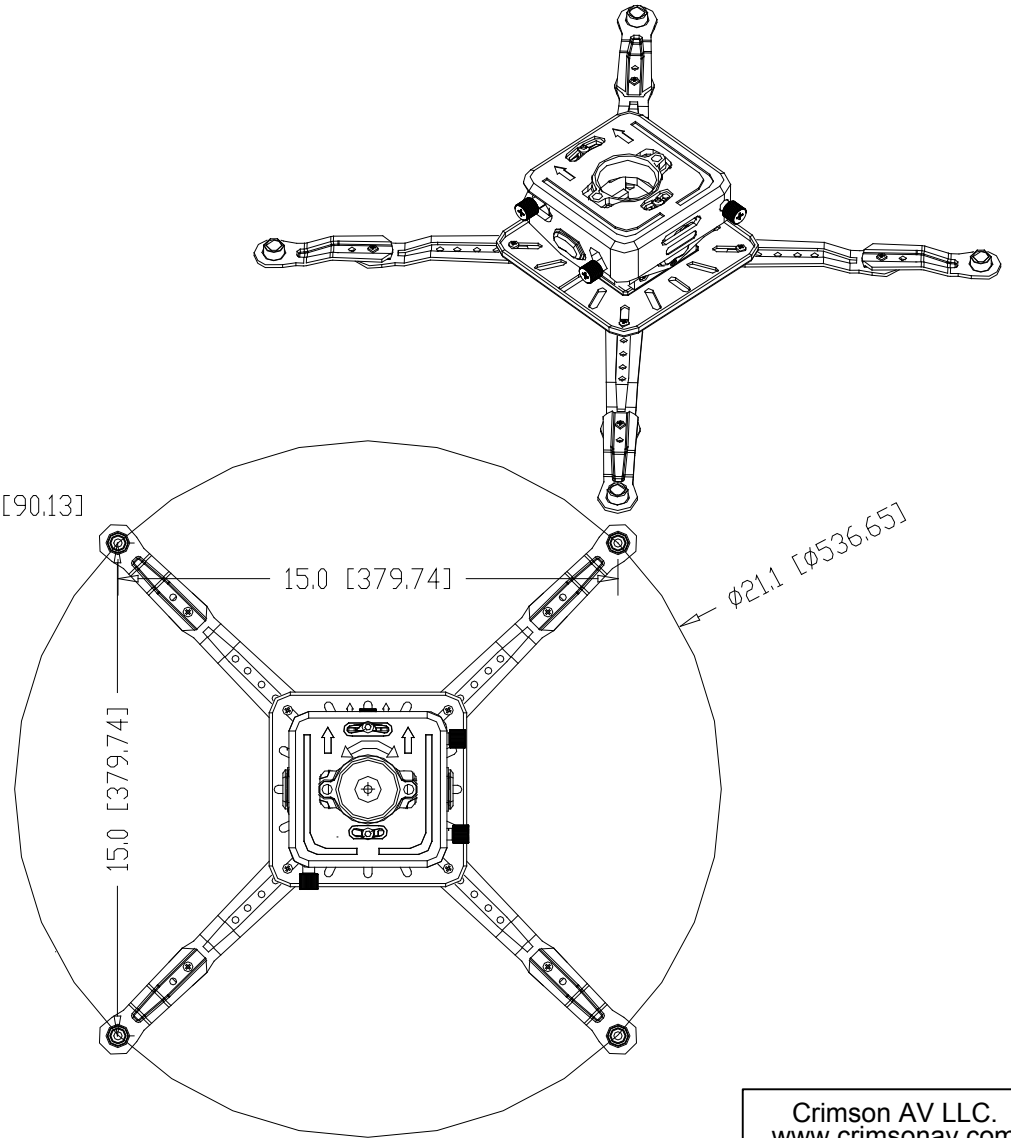

1 2 3 4 5 6 7 8

Maximum load rating: 70 lbs

D
C
B
A

ROLL ADJUSTMENT POINT ±8°

YAW ADJUSTMENT POINT ±15°

5.9 [150.00]

5.9 [150.00]

3.5 [90.13]

±15°

4.7 [120.00]

PITCH ADJUSTMENT POINT ±15°

15.0 [379.74]

Ø21.1 [Ø536.65]

15.0 [379.74]

THE INFORMATION CONTAINED IN THIS DRAWING IS THE SOLE PROPERTY OF CRIMSON AV LLC. ANY REPRODUCTION IN PART OR AS A WHOLE WITHOUT THE WRITTEN PERMISSION OF CRIMSON AV LLC IS PROHIBITED

CRIMSON AV LLC.

PRODUCT ORDER NUMBER: JR3XL
PHONE: 1-866-668-6888

Scale=1:1

Crimson AV LLC. www.crimsonav.com	
TITLE: JR3XL	
SIZE B	DWG.N.O. JR3XL

1 2 3 4 5 6 7 8