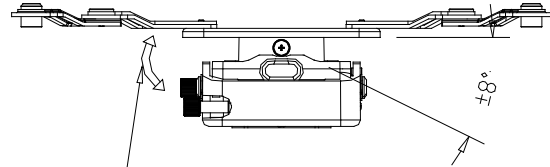

1 2 3 4 5 6 7 8

Maximum load rating: 70 lbs

D
C
B
A

ROLL ADJUSTMENT POINT ±8°

YAW ADJUSTMENT POINT ±15°

5.9 [150.00]

5.9 [150.00]

3.5 [90.13]

±15°

4.7 [120.00]

PITCH ADJUSTMENT POINT ±15°

15.0 [379.74]

Ø21.1 [Ø536.65]

15.0 [379.74]

THE INFORMATION CONTAINED IN THIS DRAWING IS THE SOLE PROPERTY OF CRIMSON AV LLC. ANY REPRODUCTION IN PART OR AS A WHOLE WITHOUT THE WRITTEN PERMISSION OF CRIMSON AV LLC IS PROHIBITED