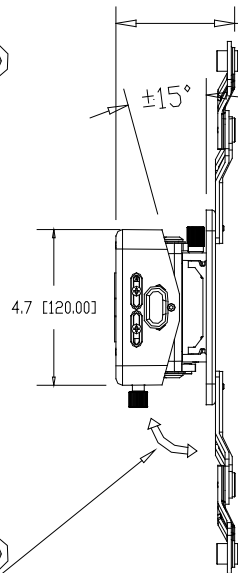

1 2 3 4 5 6 7 8

Maximum load rating: 70 lbs

D
C
B
A

ROLL ADJUSTMENT POINT ±8°

YAW ADJUSTMENT POINT ±15°

5.9 [150.00]

5.9 [150.00]

3.5 [90.13]

±15°

4.7 [120.00]

PITCH ADJUSTMENT POINT ±15°

15.0 [379.74]

Ø21.1 [Ø536.65]

15.0 [379.74]

THE INFORMATION CONTAINED IN THIS DRAWING IS THE SOLE PROPERTY OF CRIMSON AV LLC. ANY REPRODUCTION IN PART OR AS A WHOLE WITHOUT THE WRITTEN PERMISSION OF CRIMSON AV LLC IS PROHIBITED

CRIMSON AV LLC.

PRODUCT ORDER NUMBER: JR3XL
PHONE: 1-866-668-6888

Scale=1:1

Crimson AV LLC. www.crimsonav.com	
TITLE: JR3XL	
SIZE B	DWG.N.O. JR3XL

1 2 3 4 5 6 7 8