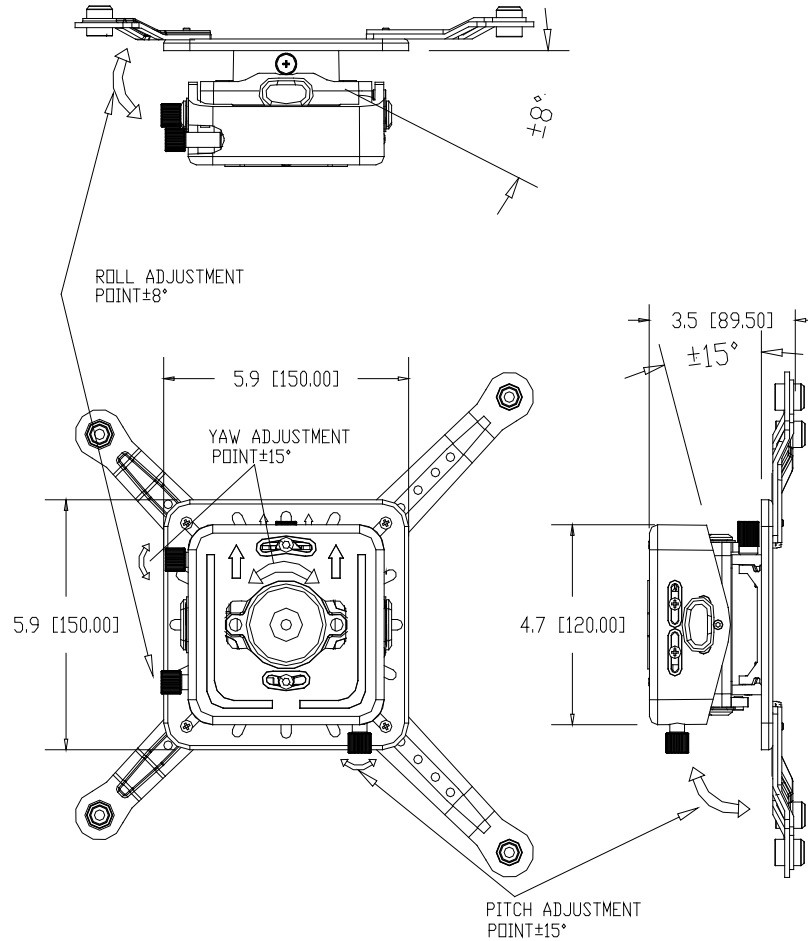

Maximum load rating: 70 lbs

THE INFORMATION CONTAINED IN THIS DRAWING IS THE SOLE PROPERTY OF CRIMSON AV LLC. ANY REPRODUCTION IN PART OR AS A WHOLE WITHOUT THE WRITTEN PERMISSION OF CRIMSON AV LLC IS PROHIBITED

CRIMSON AV LLC.

PRODUCT ORDER NUMBER: JR3
PHONE: 1-866-668-6888

Scale=1:1

Crimson AV LLC.
www.crimsonav.com

TITLE:
JR3

SIZE DWG.N.O.
B JR3