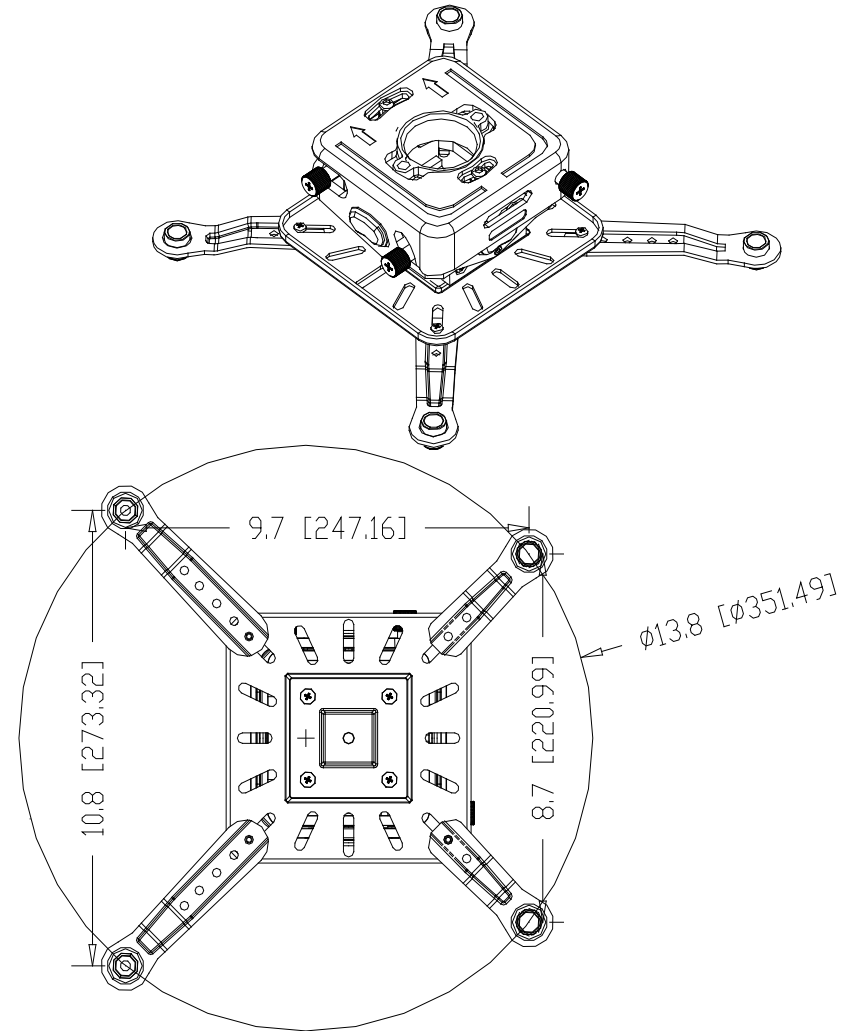

Maximum load rating: 70 lbs

THE INFORMATION CONTAINED IN THIS DRAWING IS THE SOLE PROPERTY OF CRIMSON AV LLC. ANY REPRODUCTION IN PART OR AS A WHOLE WITHOUT THE WRITTEN PERMISSION OF CRIMSON AV LLC IS PROHIBITED

CRIMSON AV LLC.

PRODUCT ORDER NUMBER: JR3
PHONE: 1-866-668-6888

Scale=1:1

Crimson AV LLC.
www.crimsonav.com

TITLE:
JR3

SIZE DWG.N.O.
B JR3