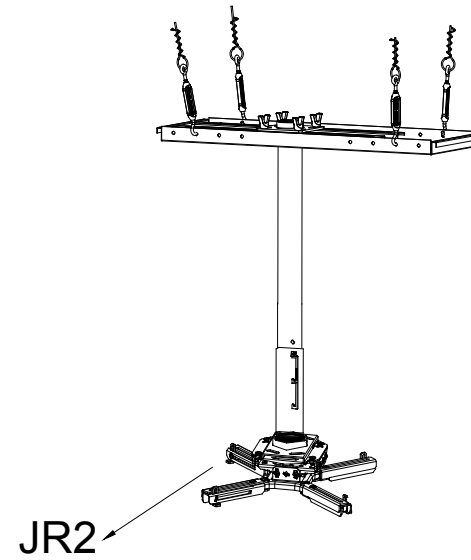

Maximum load rating: 60 lbs

JKS-11A Min: 6.0" [152.4mm]  
Max: 11" [279.4mm]  
JKS-18A Min: 12" [304.8mm]  
Max: 18" [457.2mm]  
JKS-24A Min: 18" [457.2mm]  
Max: 24" [609.6mm]

THE INFORMATION CONTAINED IN THIS DRAWING IS THE SOLE PROPERTY OF CRIMSON AV LLC. ANY REPRODUCTION IN PART OR AS A WHOLE WITHOUT THE WRITTEN PERMISSION OF CRIMSON AV LLC IS PROHIBITED

CRIMSON AV LLC.

PRODUCT ORDER NUMBER: JKS2-11A/18A/24A  
PHONE: 1-866-668-6888

Scale=1:1

Crimson AV LLC. www.crimsonav.com	
TITLE: <b>JKS2-11A/18A/24A</b>	
SIZE B	DWG.N.O. <b>JKS2-11A/18A/24A</b>