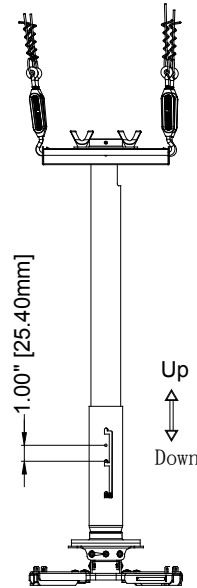

Maximum load rating: 60 lbs

JKS-11A Min: 6.0" [152.4mm]  
Max: 11" [279.4mm]  
JKS-18A Min: 12" [304.8mm]  
Max: 18" [457.2mm]  
JKS-24A Min: 18" [457.2mm]  
Max: 24" [609.6mm]

THE INFORMATION CONTAINED IN THIS DRAWING IS THE SOLE PROPERTY OF CRIMSON AV LLC. ANY REPRODUCTION IN PART OR AS A WHOLE WITHOUT THE WRITTEN PERMISSION OF CRIMSON AV LLC IS PROHIBITED

CRIMSON AV LLC.

PRODUCT ORDER NUMBER: JKS2-11A/18A/24A  
PHONE: 1-866-668-6888

Scale=1:1

Crimson AV LLC. www.crimsonav.com	
TITLE: <b>JKS2-11A/18A/24A</b>	
SIZE B	DWG.N.O. <b>JKS2-11A/18A/24A</b>