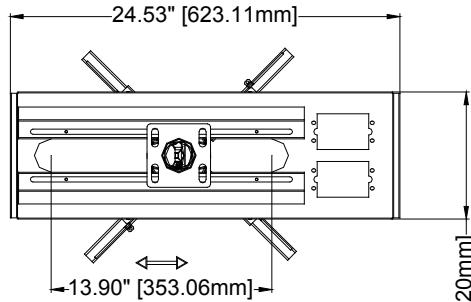

Maximum load rating: 60 lbs

JKS-11A Min: 6.0" [152.4mm]  
Max: 11" [279.4mm]  
JKS-18A Min: 12" [304.8mm]  
Max: 18" [457.2mm]  
JKS-24A Min: 18" [457.2mm]  
Max: 24" [609.6mm]

THE INFORMATION CONTAINED IN THIS DRAWING IS THE SOLE PROPERTY OF CRIMSON AV LLC. ANY REPRODUCTION IN PART OR AS A WHOLE WITHOUT THE WRITTEN PERMISSION OF CRIMSON AV LLC IS PROHIBITED

CRIMSON AV LLC.

PRODUCT ORDER NUMBER: JKS2-11A/18A/24A  
PHONE: 1-866-668-6888

Scale=1:1

Crimson AV LLC. www.crimsonav.com	
TITLE: <b>JKS2-11A/18A/24A</b>	
SIZE B	DWG.N.O. <b>JKS2-11A/18A/24A</b>