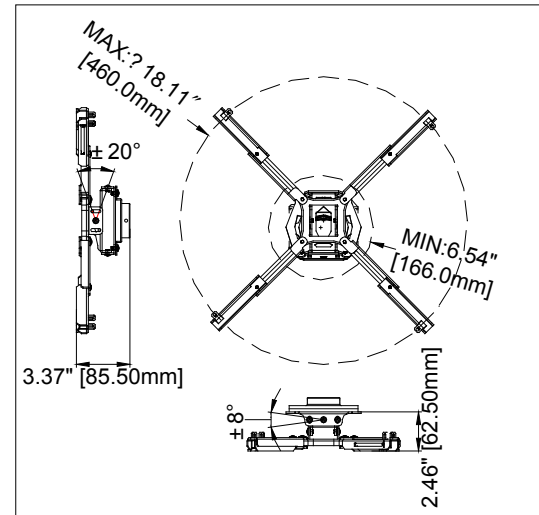

Maximum load rating: 60 lbs

JKS-11A Min: 6.0" [152.4mm]  
Max: 11" [279.4mm]  
JKS-18A Min: 12" [304.8mm]  
Max: 18" [457.2mm]  
JKS-24A Min: 18" [457.2mm]  
Max: 24" [609.6mm]

THE INFORMATION CONTAINED IN THIS DRAWING IS THE SOLE PROPERTY OF CRIMSON AV LLC. ANY REPRODUCTION IN PART OR AS A WHOLE WITHOUT THE WRITTEN PERMISSION OF CRIMSON AV LLC IS PROHIBITED

CRIMSON AV LLC.

PRODUCT ORDER NUMBER: JKS2-11A/18A/24A  
PHONE: 1-866-668-6888

Scale=1:1

Crimson AV LLC. www.crimsonav.com	
TITLE: <b>JKS2-11A/18A/24A</b>	
SIZE B	DWG.N.O. <b>JKS2-11A/18A/24A</b>