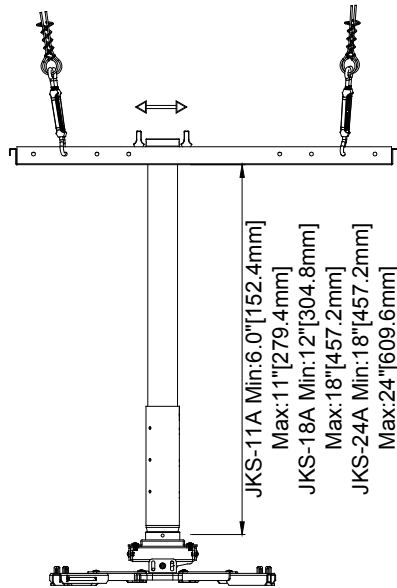

Maximum load rating: 60 lbs

JKS-11A Min: 6.0" [152.4mm]  
Max: 11" [279.4mm]  
JKS-18A Min: 12" [304.8mm]  
Max: 18" [457.2mm]  
JKS-24A Min: 18" [457.2mm]  
Max: 24" [609.6mm]

THE INFORMATION CONTAINED IN THIS DRAWING IS THE SOLE PROPERTY OF CRIMSON AV LLC. ANY REPRODUCTION IN PART OR AS A WHOLE WITHOUT THE WRITTEN PERMISSION OF CRIMSON AV LLC IS PROHIBITED

CRIMSON AV LLC.

PRODUCT ORDER NUMBER: JKS2-11A/18A/24A  
PHONE: 1-866-668-6888

Scale=1:1

Crimson AV LLC. www.crimsonav.com	
TITLE: <b>JKS2-11A/18A/24A</b>	
SIZE B	DWG.N.O. <b>JKS2-11A/18A/24A</b>