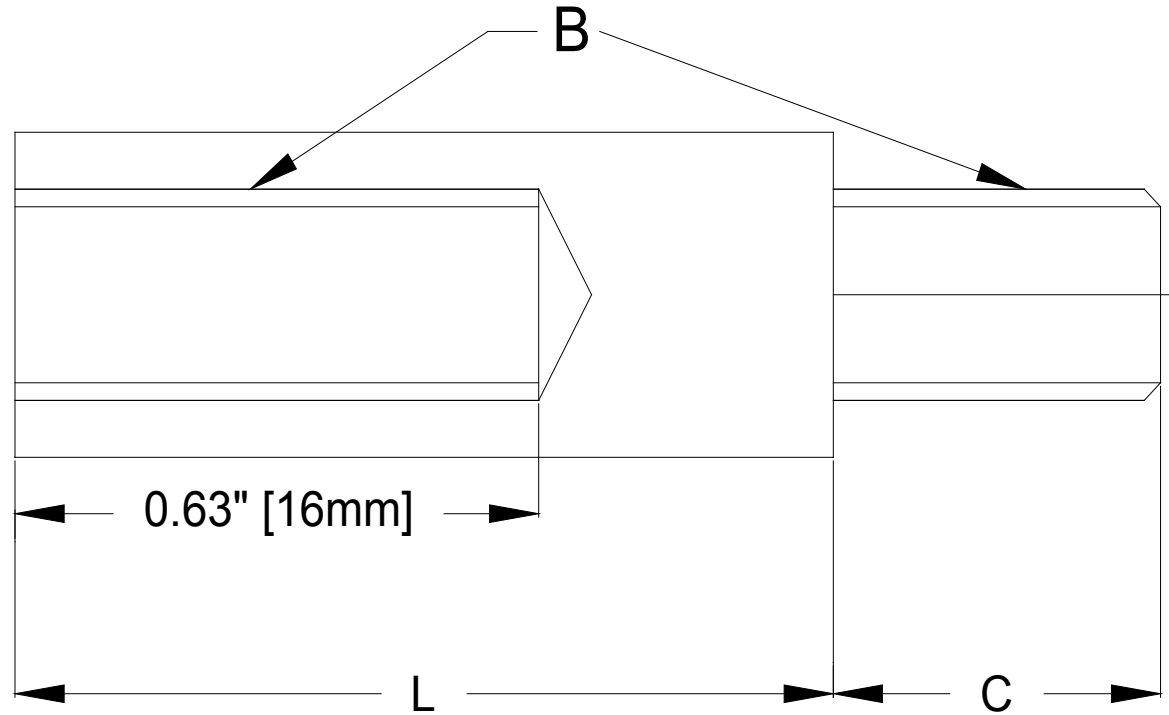

Product	A	B	C	L
HSO625	8mm/0.31"	M6	10mm/0.394"	25mm/0.98"
HSO635	8mm/0.31"	M6	10mm/0.394"	35mm/1.40"
HSO825	10mm/0.394"	M8	12mm/0.473"	25mm/0.98"
HSO835	10mm/0.394"	M8	12mm/0.473"	35mm/1.40"

Maximum load rating: 150 lbs