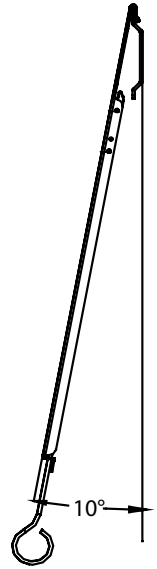

Universal Ultra-Flat Wall Mount

For 30" to 75" (76.2-190cm) LCD, LED and Plasma TV's

FU55 (BLACK)

Product Specifications

Package Specifications

PRODUCT WEIGHT	LOAD CAPACITY	COLORS	FINISH	PACKAGE SIZE (WxHxD)	SHIP WEIGHT	UPC CODE	PACKAGE CONTENTS
3.3lb (1.5kg)	100lb (45.4kg)	Black	Scratch resistant powder coating	26.8" x 3.3" x 1.5" (681 x 85 x 38mm)	4.4lb (2kg)	FU55 (Black) 0815885010200	Mount, wall and screen mounting hardware, product manual.

Mounting Interface

		Universal				VESA								
		Min	Max											
W	W	31mm	602mm	W 75mm	100mm	200mm	200mm	300mm	300mm	400mm	400mm	400mm	600mm	600mm
H	H	31mm	401mm	X	X	X	X	X	X	X	X	X	X	X
				H 75mm	100mm	100mm	200mm	200mm	300mm	200mm	300mm	400mm	200mm	400mm