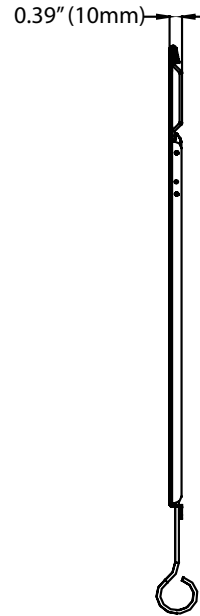

Universal Ultra-Flat Wall Mount

For 30" to 75" (76.2-190cm) LCD, LED and Plasma TV's

FU55 (BLACK)

Product Specifications

Package Specifications

PRODUCT WEIGHT	LOAD CAPACITY	COLORS	FINISH	PACKAGE SIZE (WxHxD)	SHIP WEIGHT	UPC CODE	PACKAGE CONTENTS
3.3lb (1.5kg)	100lb (45.4kg)	Black	Scratch resistant powder coating	26.8" x 3.3" x 1.5" (681 x 85 x 38mm)	4.4lb (2kg)	FU55 (Black) 0815885010200	Mount, wall and screen mounting hardware, product manual.

Mounting Interface

		Universal				VESA								
		Min	Max											
W	W	31mm	602mm	W 75mm	100mm	200mm	200mm	300mm	300mm	400mm	400mm	400mm	600mm	600mm
H	H	31mm	401mm	X	X	X	X	X	X	X	X	X	X	X
				H 75mm	100mm	100mm	200mm	200mm	300mm	200mm	300mm	400mm	200mm	400mm

Accessories

Toggle bolts (for metal stud installation)

- HT2 - 2 Pack
- HT4 - 4 Pack
- HT6 - 6 Pack

Use when installing into metal stud.

On-wall Cable Management

- WA1 - 1 Shelf
- WA2 - 2 Shelves
- WA3 - 3 Shelves

Component shelf and on-wall cable routing system. Hides cables inside internal channels for a clean look.

Shelving

- WF1 - 1 Shelf

Single-stud mountable component shelf.

Visit crimsonav.com to see the full line of vidamounts LCD/plasma, projector and TV/monitor mounts. © 2010 Crimson AV LLC. All rights reserved.