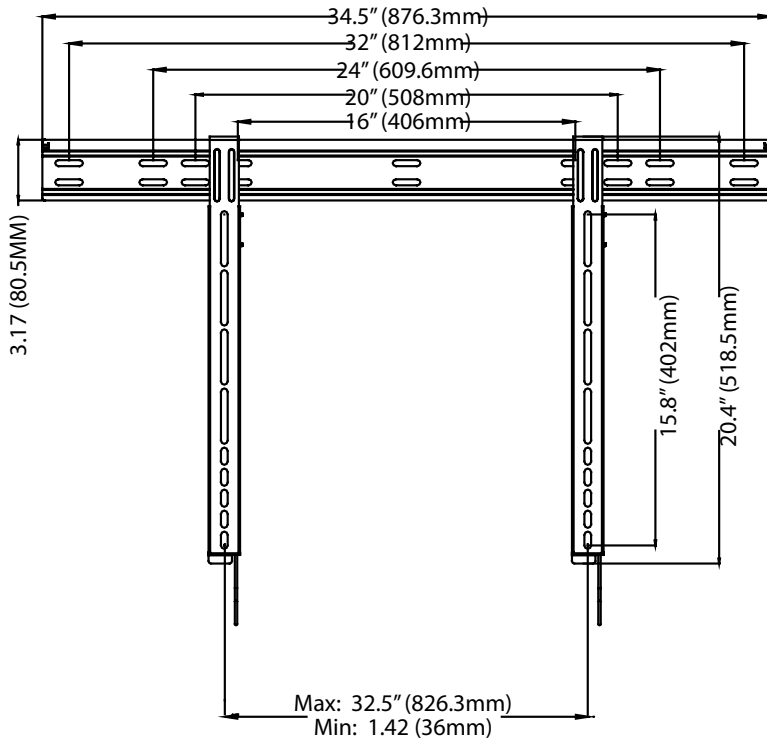

Universal Ultra-Flat Wall Mount

For 30" to 75" (76.2-190cm) LCD, LED and Plasma TV's

FU55 (BLACK)

Product Specifications

Package Specifications

PRODUCT WEIGHT	LOAD CAPACITY	COLORS	FINISH	PACKAGE SIZE (WxHxD)	SHIP WEIGHT	UPC CODE	PACKAGE CONTENTS
3.3lb (1.5kg)	100lb (45.4kg)	Black	Scratch resistant powder coating	26.8" x 3.3" x 1.5" (681 x 85 x 38mm)	4.4lb (2kg)	FU55 (Black) 0815885010200	Mount, wall and screen mounting hardware, product manual.

Mounting Interface

		Universal				VESA								
		Min	Max											
W	W	31mm	602mm	W 75mm	100mm	200mm	200mm	300mm	300mm	400mm	400mm	400mm	600mm	600mm
H	H	31mm	401mm	X	X	X	X	X	X	X	X	X	X	X
				H 75mm	100mm	100mm	200mm	200mm	300mm	200mm	300mm	400mm	200mm	400mm

Accessories

Toggle bolts (for metal stud installation)

- HT2 - 2 Pack
- HT4 - 4 Pack
- HT6 - 6 Pack

Use when installing into metal stud.

On-wall Cable Management

- WA1 - 1 Shelf
- WA2 - 2 Shelves
- WA3 - 3 Shelves

Component shelf and on-wall cable routing system. Hides cables inside internal channels for a clean look.

Shelving

- WF1 - 1 Shelf

Single-stud mountable component shelf.

Visit crimsonav.com to see the full line of vidamounts LCD/plasma, projector and TV/monitor mounts. © 2010 Crimson AV LLC. All rights reserved.