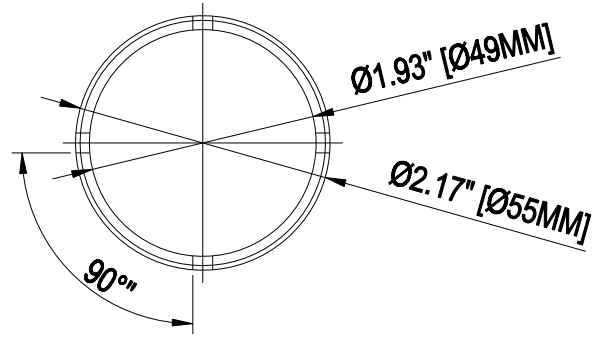

1 2 3 4 5 6 7 8

D
C
B
A

THE INFORMATION CONTAINED IN THIS DRAWING IS THE SOLE PROPERTY OF CRIMSON AV LLC. ANY REPRODUCTION IN PART OR AS A WHOLE WITHOUT THE WRITTEN PERMISSION OF CRIMSON AV LLC IS PROHIBITED

CRIMSON AV LLC.
 PRODUCT ORDER NUMBER: **ES1**
 PHONE: **1-866-668-6888**

Scale=1:1

Crimson AV LLC. www.crimsonav.com	
TITLE: ES1	
SIZE B	DWG.NO. ES1

1 2 3 4 5 6 7 8