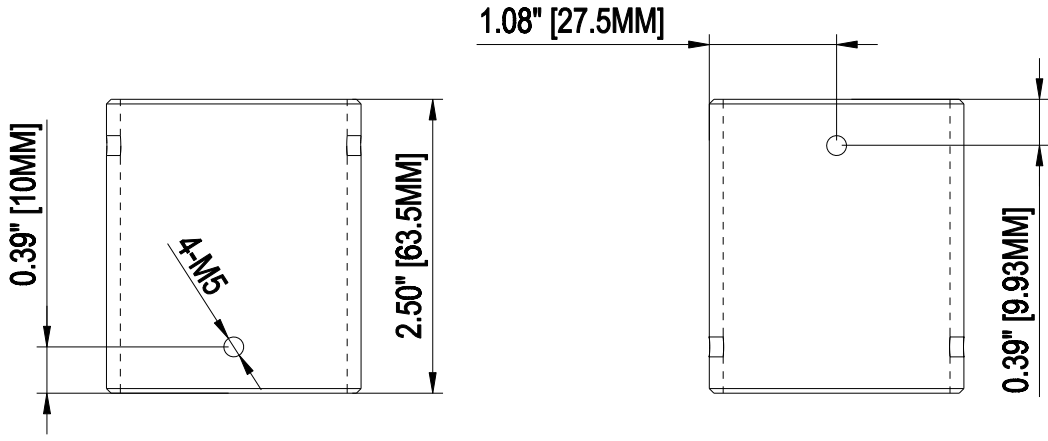

1 2 3 4 5 6 7 8

D
C
B
A

THE INFORMATION CONTAINED IN THIS DRAWING IS THE SOLE PROPERTY OF CRIMSON AV LLC. ANY REPRODUCTION IN PART OR AS A WHOLE WITHOUT THE WRITTEN PERMISSION OF CRIMSON AV LLC IS PROHIBITED

CRIMSON AV LLC.
 PRODUCT ORDER NUMBER: **ES1**
 PHONE: **1-866-668-6888**

Scale=1:1

Crimson AV LLC. www.crimsonav.com	
TITLE: ES1	
SIZE B	DWG.NO. ES1

1 2 3 4 5 6 7 8