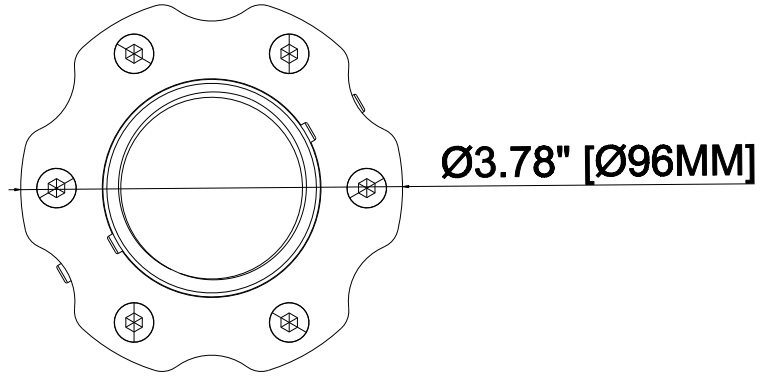

1 2 3 4 5 6 7 8

D  
C  
B  
A

D  
C  
B  
A

THE INFORMATION CONTAINED IN THIS DRAWING IS THE SOLE PROPERTY OF CRIMSON AV LLC. ANY REPRODUCTION IN PART OR AS A WHOLE WITHOUT THE WRITTEN PERMISSION OF CRIMSON AV LLC IS PROHIBITED

**CRIMSON AV LLC.**  
 PRODUCT ORDER NUMBER: EC3  
 PHONE: 1-866-668-6888

**Scale=1:1**

Crimson AV LLC. www.crimsonav.com	
TITLE: EC3	
SIZE B	DWG.NO. EC3

1 2 3 4 5 6 7 8