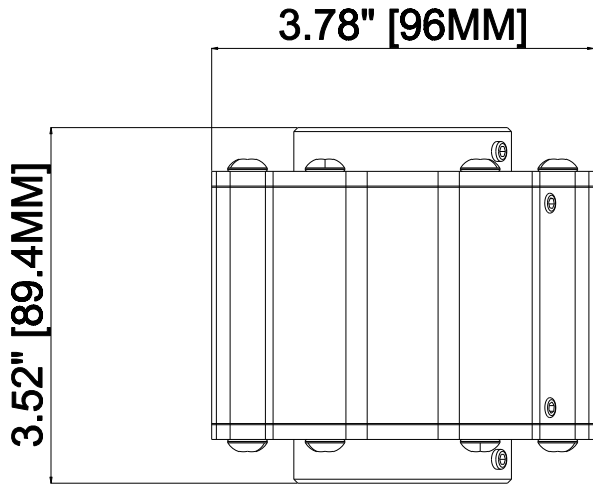

1 2 3 4 5 6 7 8

D  
C  
B  
A

D  
C  
B  
A

THE INFORMATION CONTAINED IN THIS DRAWING IS THE SOLE PROPERTY OF CRIMSON AV LLC. ANY REPRODUCTION IN PART OR AS A WHOLE WITHOUT THE WRITTEN PERMISSION OF CRIMSON AV LLC IS PROHIBITED

**CRIMSON AV LLC.**  
 PRODUCT ORDER NUMBER: EC3  
 PHONE: 1-866-668-6888

**Scale=1:1**

Crimson AV LLC. www.crimsonav.com	
TITLE: EC3	
SIZE B	DWG.NO. EC3

1 2 3 4 5 6 7 8