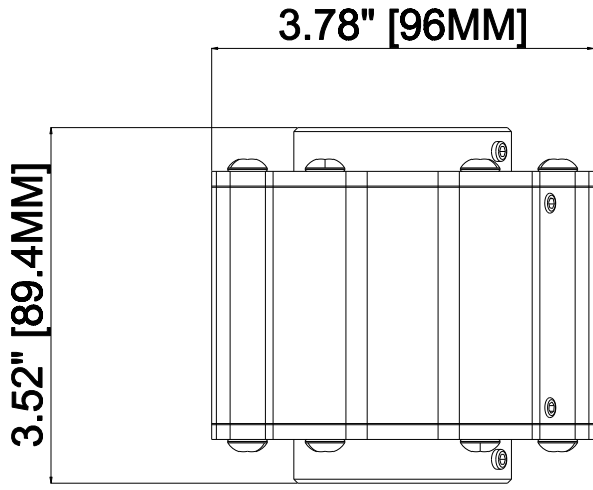

1 2 3 4 5 6 7 8

D
C
B
A

D
C
B
A

THE INFORMATION CONTAINED IN THIS DRAWING IS THE SOLE PROPERTY OF CRIMSON AV LLC. ANY REPRODUCTION IN PART OR AS A WHOLE WITHOUT THE WRITTEN PERMISSION OF CRIMSON AV LLC IS PROHIBITED

CRIMSON AV LLC.
 PRODUCT ORDER NUMBER: EC3
 PHONE: 1-866-668-6888

Scale=1:1

Crimson AV LLC. www.crimsonav.com	
TITLE: EC3	
SIZE B	DWG.NO. EC3

1 2 3 4 5 6 7 8