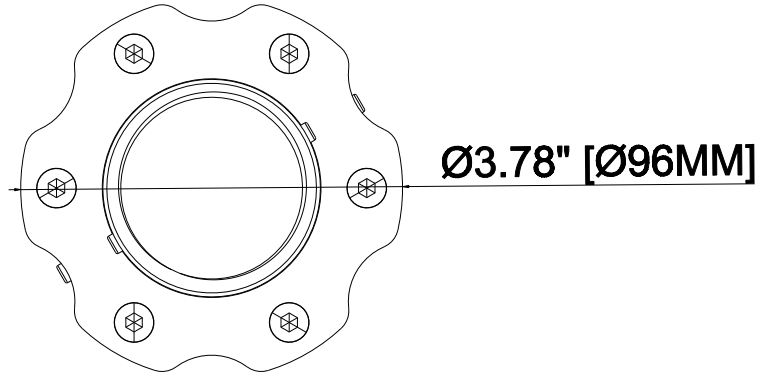

1 2 3 4 5 6 7 8

D
C
B
A

D
C
B
A

THE INFORMATION CONTAINED IN THIS DRAWING IS THE SOLE PROPERTY OF CRIMSON AV LLC. ANY REPRODUCTION IN PART OR AS A WHOLE WITHOUT THE WRITTEN PERMISSION OF CRIMSON AV LLC IS PROHIBITED

CRIMSON AV LLC.
 PRODUCT ORDER NUMBER: EC3
 PHONE: 1-866-668-6888

Scale=1:1

Crimson AV LLC. www.crimsonav.com	
TITLE: EC3	
SIZE B	DWG.NO. EC3

1 2 3 4 5 6 7 8