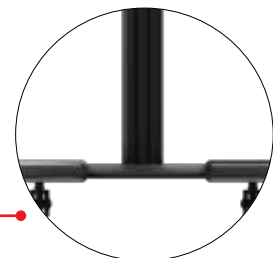

Model	Display Size	Max VESA	Max Height	Max Load
MK65	37" - 70"	800x672mm	65"	150lb

HEAVY DUTY CASTERS & CABLE MANAGEMENT

Rubber Casters for Smooth Mobility

Heavy duty rubber casters provide for smooth mobility even when at full weight capacity, while an integrated cable management system provides for a clean look.

TILT ADJUSTMENT

75 Degree Tilt

The mounting plate has continuous tilt of up to 70 degree for ideal display placement.

CABLE MANAGEMENT

Integrated Cable Management

Designed with integrated cable management for clean professional look.

MK65 Kiosks Display Cart

For 37" - 70"+ displays

Attribute	Value
Display size range	37" - 70"
Weight capacity	150lb (54kg)
Max mounting pattern	800 x 672mm
Orientation	Landscape or portrait
Tilt	+70°
Max display height	65"
Construction	High-grade cold rolled steel
Product finish	Scratch resistant epoxy powder coat
Color	Black
Model number	MK65
Warranty	Limited lifetime

Kiosk Display Cart for 37" to 70" displays. Kiosk Display Cart that features a universal design, variable tilt angles, and a mobile base which makes it an ideal solution for interactive commercial displays up to 65" in size located in highly-trafficked public areas. An optional tempered glass or metal shelf (sold separately) can be easily installed below the display if needed.