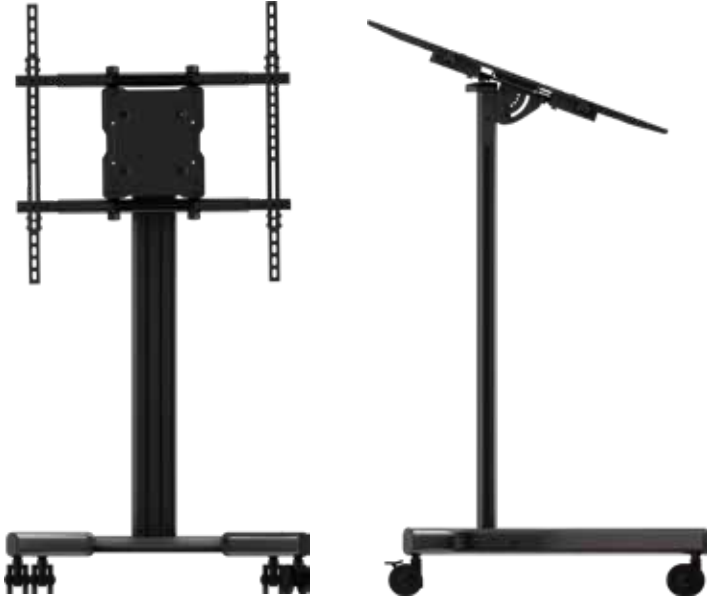

MK65 Kiosks Display Cart

For 37-70" Displays

Best In Class Kiosks Display Cart

- Universal design
- VESA compatible
- Incremental tilt adjustment
- Optional tempered glass or metal component shelves
- Heavy-duty rubber casters for smooth mobility
- Easy breakdown and assembly
- Integrated cable management for clean look
- Pre-sorted hardware pack for easy installation

TILT ADJUSTMENT

75 Degree Tilt

The mounting plate has continuous tilt of up to 70 degree for ideal display placement.

CABLE MANAGEMENT

Integrated Cable Management

Designed with integrated cable management for clean professional look.

MK65 Kiosks Display Cart

For 37" - 70"+ displays

Attribute	Value
Display size range	37" - 70"
Weight capacity	150lb (54kg)
Max mounting pattern	800 x 672mm
Orientation	Landscape or portrait
Tilt	+70°
Max display height	65"
Construction	High-grade cold rolled steel
Product finish	Scratch resistant epoxy powder coat
Color	Black
Model number	MK65
Warranty	Limited lifetime

Kiosk Display Cart for 37" to 70" displays. Kiosk Display Cart that features a universal design, variable tilt angles, and a mobile base which makes it an ideal solution for interactive commercial displays up to 65" in size located in highly-trafficked public areas. An optional tempered glass or metal shelf (sold separately) can be easily installed below the display if needed.