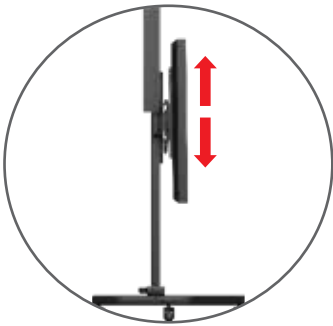

M90LTZ

BalanceBox Height Adjustable Display Cart

for Displays 50" - 90"

Height Adjustment with Spring-Weight Technology

- Displays easily glide up and down with up to 15.75" of height adjustment
- Supports heavy displays up to 200+ lbs
- Lockable incremental tilt adjustment up to 15°
- Heavy duty lockable casters for smooth mobility and easy transportation through standard doorways
- Comes with 2 adjustable shelving units. Shelving can mount to the front, rear, or sides of the cart

SKU	Display Size	VESA	Max Height	Max Load
M90LTZ	50-90"	800x500	72.56"	209 lbs

BalanceBox® Technology

One Touch Height Adjustment

Even heavy displays up to 209 lbs. will slide up and down with a light touch using the BalanceBox® spring-weight technology.

CONTINUOUS TILT

+15/-5 Degrees Tilt

Mounting plate has continuous tilt of up +15°/-5° for ideal screen placement.

BACK PANEL COVER

Easily Installed Panel Cover

Designed with tilting vertical brackets, back panel and cover.

M90LTZ

BalanceBox Height Adjustable Mobile Cart

For displays 50" - 90"

Attribute	Value
Display size range	50" - 90"
Weight capacity	209 lbs (94.80kg)
Max mounting pattern	800mmx500mm
Number of displays	One
Vertical adjustment	Downward vertical adjustment to 15.75"
Orientation	Landscape
Tilt	+15°/-5° with incremental tilt lock
Construction	Aluminum/high-grade cold rolled steel
Product finish	Scratch resistant epoxy powder coat
Color	Black
Model number	M90LTZ
Warranty	Limited lifetime