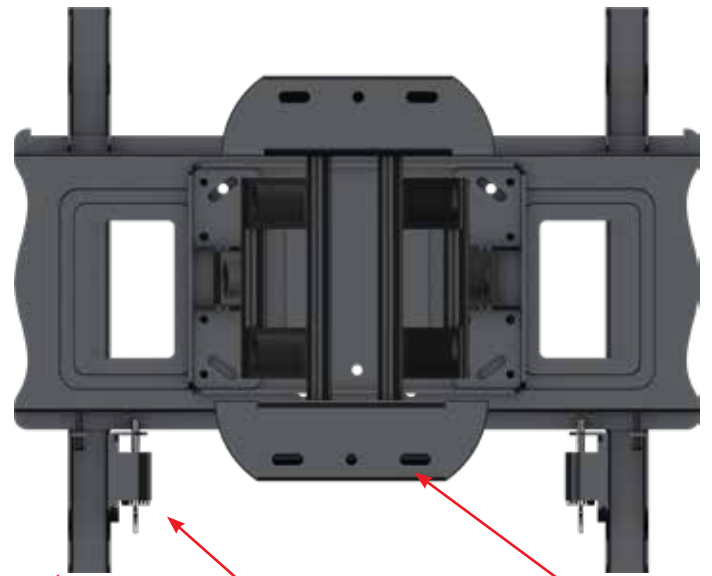

Proprietary Lock & Key Security

One-touch lock system prevents removal of TV. Provides a deeper level of security than standard security screws. Laser cut keys can not be duplicated

6-Point Wall Connection

Attach to wall backing with up to 6 bolts for a long lasting and secure installation