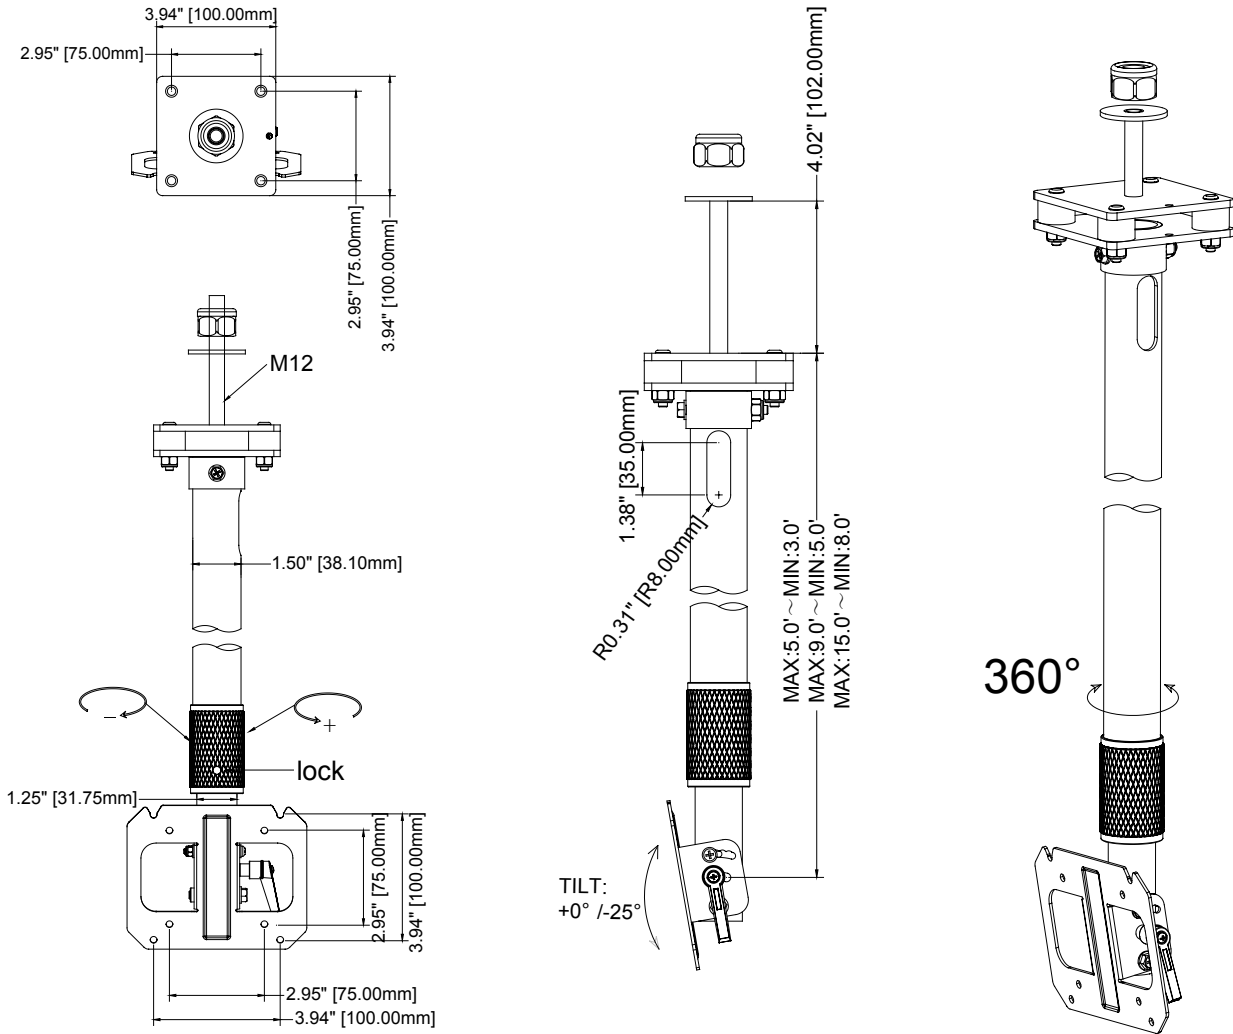

For Unistrut installation

Ideal for security monitor/camera combinations in a warehouse setting. Attaches to Unistrut tracking with ability to align the whole system after it is installed. Features downward tilt of up to 25°, 360° rotation and continuous telescoping adjustment for variable drop lengths to provide perfect screen positioning. Includes hardware for connecting to Unistrut as well as monitor hardware. Open top mounting slots in the adapter plate simplify the process of hanging the monitor by freeing the installer's hands, simply hang the screen and attach bottom screws to lock in place. UL Listed.

Post-Installation Leveling
Aligns the whole column not just the monitor.

Mounting Surface
Unistrut mounting hardware included.

VESA Compatible
Fits VESA hole patterns with 75x75mm and 100x100mm sizes.

Adjustable Drop Length
Continuous telescoping adjustment.

Tilt
Up to 25° tilt for optimal viewing angles.

Flat Panel Ceiling Mount

For 10" to 32" (25.4-81.3cm) LCD and Plasma TVs

CV100 (BLACK)
CV100W (WHITE)

Product Specifications				Package Specifications			
PRODUCT WEIGHT	LOAD CAPACITY	COLORS	FINISH	PACKAGE SIZE (WxHxD)	SHIP WEIGHT	UPC CODE	PACKAGE CONTENTS
7.9lb (3.6kg)	40lb (18kg)	Black White	Scratch resistant powder coating	48"x6"x6"	10.3lb (4.7kg)	CV100-35A (3'-5') 0815885014857 (Black) 0815885014888 (White)	Ceiling adapter, adjustable column, mount box, mounting hardware, manual.
13.4lb (6.1kg)				73"x6"x6"	16.3lb (7.4kg)	CV100-59A (5'-9') 0815885014864 (Black) 0815885014895 (White)	
18.3lb (8.3kg)				109"x6"x6"	21.6lb (9.8kg)	CV100-18A (8'-15') 0815885014871 (Black) 0815885014901 (White)	