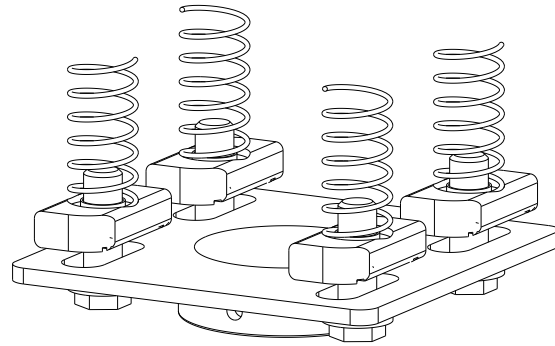

Maximum load rating: 300 lbs

THE INFORMATION CONTAINED IN THIS DRAWING IS THE SOLE PROPERTY OF CRIMSON AV LLC. ANY REPRODUCTION IN PART OR AS A WHOLE WITHOUT THE WRITTEN PERMISSION OF CRIMSON AV LLC IS PROHIBITED

CRIMSON AV LLC.

PRODUCT ORDER NUMBER: CAU4  
PHONE: 1-866-668-6888

Scale: 1:1

Crimson AV LLC.  
www.crimsonav.com

TITLE: CAU4

SIZE B DWG.NO. CAU4