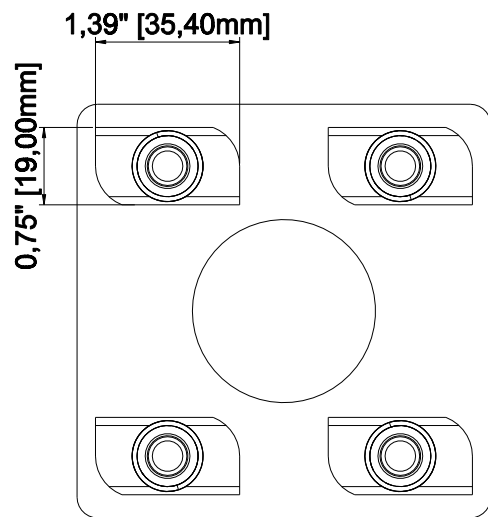

Maximum load rating: 300 lbs

THE INFORMATION CONTAINED IN THIS DRAWING IS THE SOLE PROPERTY OF CRIMSON AV LLC. ANY REPRODUCTION IN PART OR AS A WHOLE WITHOUT THE WRITTEN PERMISSION OF CRIMSON AV LLC IS PROHIBITED

CRIMSON AV LLC.

PRODUCT ORDER NUMBER: CAU4  
PHONE: 1-866-668-6888

Scale: 1:1

Crimson AV LLC.  
www.crimsonav.com

TITLE: CAU4

SIZE B DWG.NO. CAU4