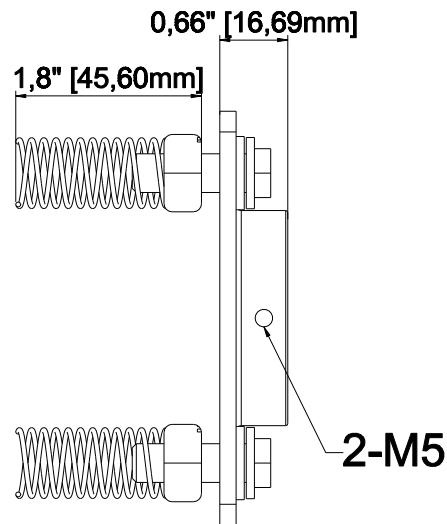

Maximum load rating: 300 lbs

THE INFORMATION CONTAINED IN THIS DRAWING IS THE SOLE PROPERTY OF CRIMSON AV LLC. ANY REPRODUCTION IN PART OR AS A WHOLE WITHOUT THE WRITTEN PERMISSION OF CRIMSON AV LLC IS PROHIBITED

CRIMSON AV LLC.

PRODUCT ORDER NUMBER: CAU4  
PHONE: 1-866-668-6888

Scale: 1:1

Crimson AV LLC.  
www.crimsonav.com

TITLE: CAU4

SIZE B DWG.NO. CAU4