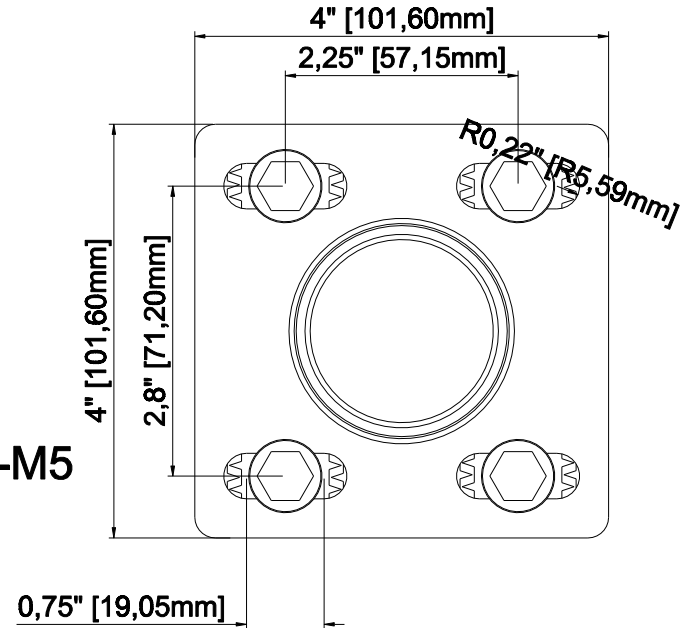

Maximum load rating: 300 lbs

THE INFORMATION CONTAINED IN THIS DRAWING IS THE SOLE PROPERTY OF CRIMSON AV LLC. ANY REPRODUCTION IN PART OR AS A WHOLE WITHOUT THE WRITTEN PERMISSION OF CRIMSON AV LLC IS PROHIBITED

CRIMSON AV LLC.

PRODUCT ORDER NUMBER: CAU4  
PHONE: 1-866-668-6888

Scale: 1:1

Crimson AV LLC.  
www.crimsonav.com

TITLE: CAU4

SIZE B DWG.NO. CAU4