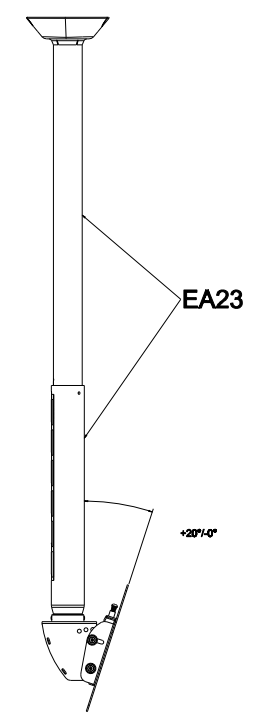

1 2 3 4 5 6 7 8

Maximum load rating: 80 lbs

D
C
B
A

THE INFORMATION CONTAINED IN THIS DRAWING IS THE SOLE PROPERTY OF CRIMSON AV LLC. ANY REPRODUCTION IN PART OR AS A WHOLE WITHOUT THE WRITTEN PERMISSION OF CRIMSON AV LLC IS PROHIBITED

CRIMSON AV LLC.
PRODUCT ORDER NUMBER: C37-36A
PHONE: 1-866-668-6888

Scale=1:1

Crimson AV LLC. www.crimsonav.com	
TITLE:	C37-36A
SIZE B	DWG. NO. C37-36A

1 2 3 4 5 6 7 8