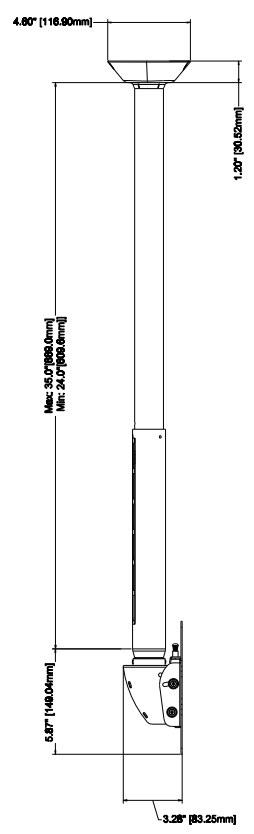

1 2 3 4 5 6 7 8

Maximum load rating: 80 lbs

D
C
B
A

THE INFORMATION CONTAINED IN THIS DRAWING IS THE SOLE PROPERTY OF CRIMSON AV LLC. ANY REPRODUCTION IN PART OR AS A WHOLE WITHOUT THE WRITTEN PERMISSION OF CRIMSON AV LLC IS PROHIBITED

CRIMSON AV LLC.
PRODUCT ORDER NUMBER: C37-36A
PHONE: 1-866-668-6888

Scale=1:1

Crimson AV LLC. www.crimsonav.com	
TITLE:	C37-36A
SIZE B	DWG. NO. C37-36A

1 2 3 4 5 6 7 8