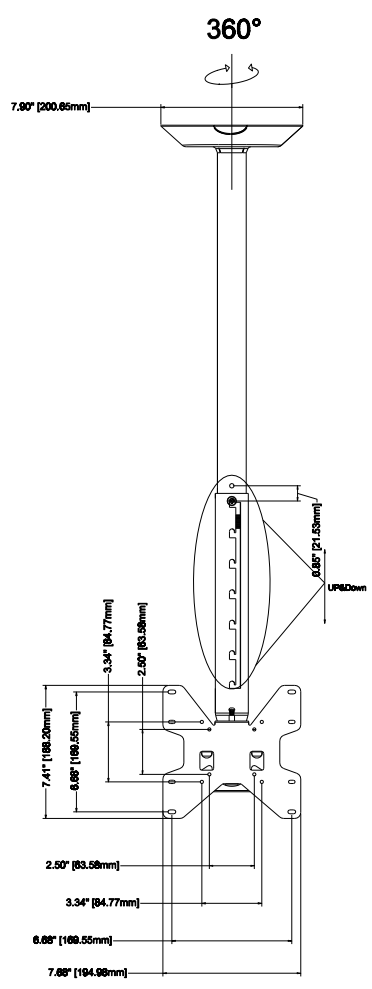

1 2 3 4 5 6 7 8

Maximum load rating: 80 lbs

D
C
B
A

THE INFORMATION CONTAINED IN THIS DRAWING IS THE SOLE PROPERTY OF CRIMSON AV LLC. ANY REPRODUCTION IN PART OR AS A WHOLE WITHOUT THE WRITTEN PERMISSION OF CRIMSON AV LLC IS PROHIBITED

CRIMSON AV LLC.
PRODUCT ORDER NUMBER: C37-36A
PHONE: 1-866-668-6888

Scale=1:1

Crimson AV LLC. www.crimsonav.com	
TITLE:	C37-36A
SIZE B	DWG. NO. C37-36A

1 2 3 4 5 6 7 8