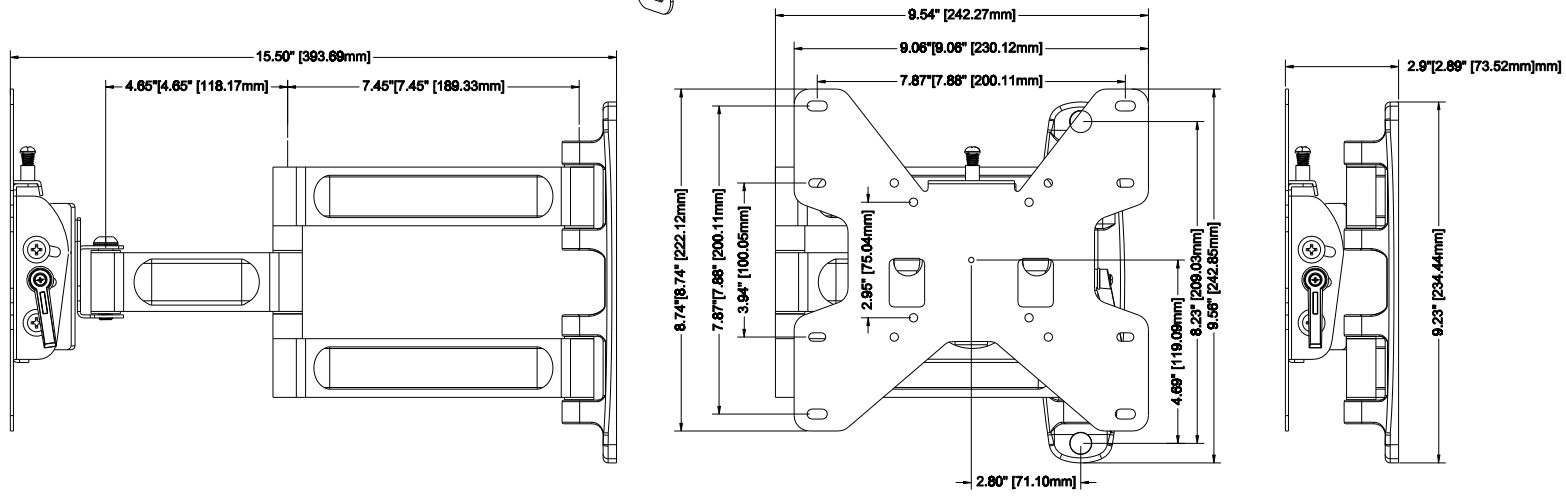

Maximum load rating: 80 lbs

Tilt +15°/-5°

roll ±2.5

180°

360°

180°

THE INFORMATION CONTAINED IN THIS DRAWING IS THE SOLE PROPERTY OF CRIMSON AV LLC. ANY REPRODUCTION IN PART OR AS A WHOLE WITHOUT THE WRITTEN PERMISSION OF CRIMSON AV LLC IS PROHIBITED

CRIMSON AV LLC.

PRODUCT ORDER NUMBER: A37F

PHONE: 1-866-668-6888

Crimson AV LLC.
www.crimsonav.com

TITLE:

A37F

SIZE

DWG.NO.

A37F

Scale=1:1