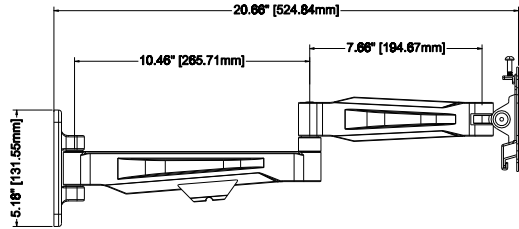

1 2 3 4 5 6 7 8

Maximum load rating:30 lbs

D

D

C

C

B

B

A

A

THE INFORMATION CONTAINED IN THIS DRAWING IS THE SOLE PROPERTY OF CRIMSON AV LLC. ANY REPRODUCTION IN PART OR AS A WHOLE WITHOUT THE WRITTEN PERMISSION OF CRIMSON AV LLC IS PROHIBITED

CRIMSON AV LLC.
PRODUCT ORDER NUMBER: A34100
PHONE: 1-866-668-6888

Scale=1:1

Crimson AV LLC. www.crimsonav.com	
TITLE: A34100	
SIZE B	DWG.NO. A34100

1 2 3 4 5 6 7 8