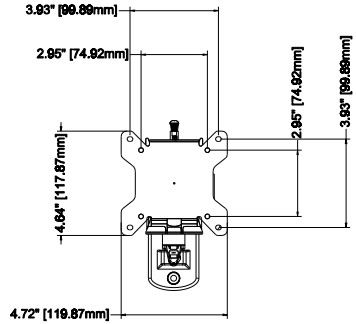

1 2 3 4 5 6 7 8

Maximum load rating:30 lbs

THE INFORMATION CONTAINED IN THIS DRAWING IS THE SOLE PROPERTY OF CRIMSON AV LLC. ANY REPRODUCTION IN PART OR AS A WHOLE WITHOUT THE WRITTEN PERMISSION OF CRIMSON AV LLC IS PROHIBITED

CRIMSON AV LLC.
PRODUCT ORDER NUMBER: A34100
PHONE: 1-866-668-6888

Scale=1:1

Crimson AV LLC. www.crimsonav.com	
TITLE: A34100	
SIZE B	DWG.NO. A34100

1 2 3 4 5 6 7 8