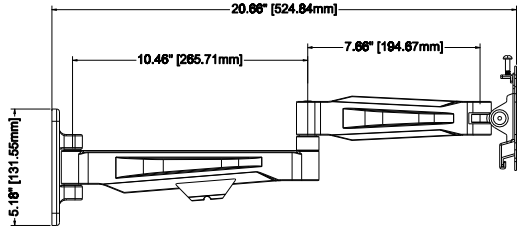

1 2 3 4 5 6 7 8

Maximum load rating:30 lbs

THE INFORMATION CONTAINED IN THIS DRAWING IS THE SOLE PROPERTY OF CRIMSON AV LLC. ANY REPRODUCTION IN PART OR AS A WHOLE WITHOUT THE WRITTEN PERMISSION OF CRIMSON AV LLC IS PROHIBITED

CRIMSON AV LLC.
PRODUCT ORDER NUMBER: A34100
PHONE: 1-866-668-6888

Scale=1:1

Crimson AV LLC. www.crimsonav.com	
TITLE: A34100	
SIZE B	DWG.NO. A34100

1 2 3 4 5 6 7 8