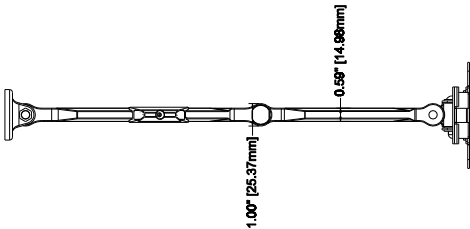

1 2 3 4 5 6 7 8

Maximum load rating:30 lbs

THE INFORMATION CONTAINED IN THIS DRAWING IS THE SOLE PROPERTY OF CRIMSON AV LLC. ANY REPRODUCTION IN PART OR AS A WHOLE WITHOUT THE WRITTEN PERMISSION OF CRIMSON AV LLC IS PROHIBITED

CRIMSON AV LLC.
PRODUCT ORDER NUMBER: A34100
PHONE: 1-866-668-6888

Scale=1:1

Crimson AV LLC. www.crimsonav.com	
TITLE: A34100	
SIZE B	DWG.NO. A34100

1 2 3 4 5 6 7 8