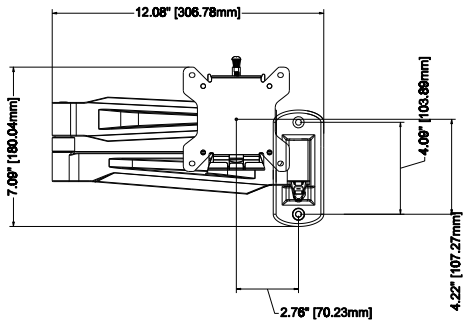

1 2 3 4 5 6 7 8

Maximum load rating:30 lbs

D

D

C

C

B

B

A

A

THE INFORMATION CONTAINED IN THIS DRAWING IS THE SOLE PROPERTY OF CRIMSON AV LLC. ANY REPRODUCTION IN PART OR AS A WHOLE WITHOUT THE WRITTEN PERMISSION OF CRIMSON AV LLC IS PROHIBITED

CRIMSON AV LLC.
PRODUCT ORDER NUMBER: A34100
PHONE: 1-866-668-6888

Scale=1:1

Crimson AV LLC. www.crimsonav.com	
TITLE: A34100	
SIZE B	DWG.NO. A34100

1 2 3 4 5 6 7 8