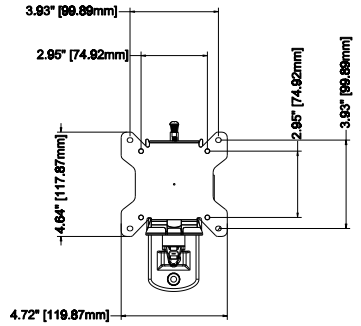

1 2 3 4 5 6 7 8

Maximum load rating:30 lbs

D

D

C

C

B

B

A

A

THE INFORMATION CONTAINED IN THIS DRAWING IS THE SOLE PROPERTY OF CRIMSON AV LLC. ANY REPRODUCTION IN PART OR AS A WHOLE WITHOUT THE WRITTEN PERMISSION OF CRIMSON AV LLC IS PROHIBITED

CRIMSON AV LLC.
PRODUCT ORDER NUMBER: A34100
PHONE: 1-866-668-6888

Scale=1:1

Crimson AV LLC. www.crimsonav.com	
TITLE: A34100	
SIZE B	DWG.NO. A34100

1 2 3 4 5 6 7 8