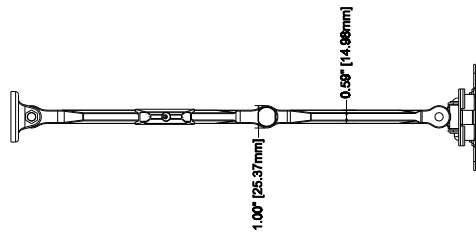

1 2 3 4 5 6 7 8

Maximum load rating:30 lbs

D

D

C

C

B

B

A

A

THE INFORMATION CONTAINED IN THIS DRAWING IS THE SOLE PROPERTY OF CRIMSON AV LLC. ANY REPRODUCTION IN PART OR AS A WHOLE WITHOUT THE WRITTEN PERMISSION OF CRIMSON AV LLC IS PROHIBITED

CRIMSON AV LLC.
PRODUCT ORDER NUMBER: A34100
PHONE: 1-866-668-6888

Scale=1:1

Crimson AV LLC. www.crimsonav.com	
TITLE: A34100	
SIZE B	DWG.NO. A34100

1 2 3 4 5 6 7 8