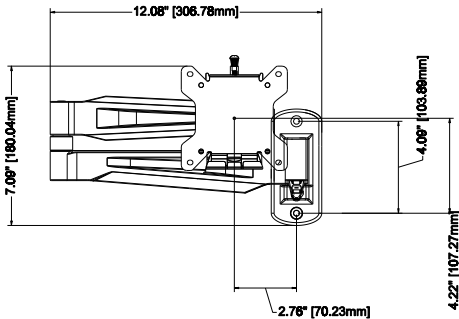

1 2 3 4 5 6 7 8

Maximum load rating:30 lbs

THE INFORMATION CONTAINED IN THIS DRAWING IS THE SOLE PROPERTY OF CRIMSON AV LLC. ANY REPRODUCTION IN PART OR AS A WHOLE WITHOUT THE WRITTEN PERMISSION OF CRIMSON AV LLC IS PROHIBITED

CRIMSON AV LLC.
PRODUCT ORDER NUMBER: A34100
PHONE: 1-866-668-6888

Scale=1:1

Crimson AV LLC. www.crimsonav.com	
TITLE: A34100	
SIZE B	DWG.NO. A34100

1 2 3 4 5 6 7 8