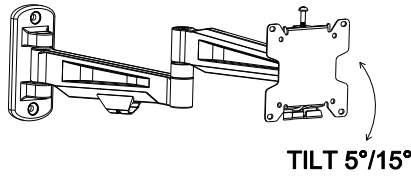

1 2 3 4 5 6 7 8

Maximum load rating:30 lbs

THE INFORMATION CONTAINED IN THIS DRAWING IS THE SOLE PROPERTY OF CRIMSON AV LLC. ANY REPRODUCTION IN PART OR AS A WHOLE WITHOUT THE WRITTEN PERMISSION OF CRIMSON AV LLC IS PROHIBITED

CRIMSON AV LLC.
PRODUCT ORDER NUMBER: A34100
PHONE: 1-866-668-6888

Scale=1:1

Crimson AV LLC. www.crimsonav.com	
TITLE: A34100	
SIZE B	DWG.NO. A34100

1 2 3 4 5 6 7 8